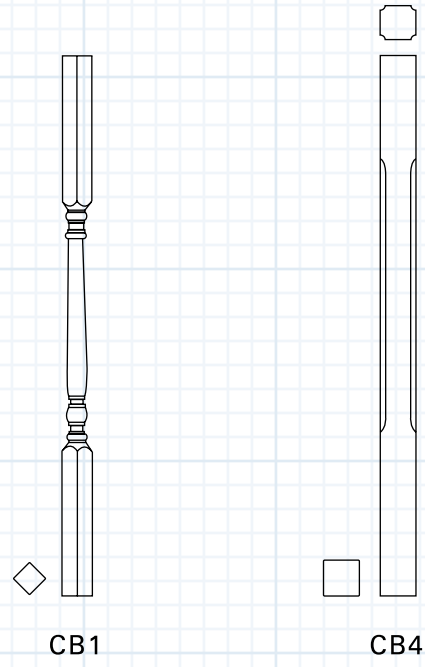

CEDAR BALUSTERS

CB1
Colonial
1 7/16" x 36"

CB4
Corner Fluted
Chamfered Top
2 1/4" x 36"

CB5
Colonial
2 1/4" x 36"

CB6
Colonial
3 1/4" x 36"