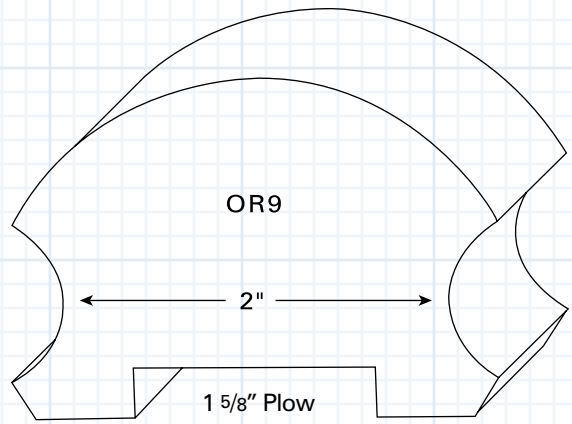

OF13
Oak Fillet
3/8" x 1 1/4"

OS12
Oak Shoe
3/4" x 2 3/8"
(1 1/4" Plow)

OAK HANDRAIL SYSTEMS

OR14
Oak Washington Rail
2 1/2" x 3"
(1 3/4" Plow)

OF16
Oak Fillet
1 5/16" x 1 3/4"

OS16
Oak Shoe
7/8" x 3 1/8"
(1 3/4" Plow)

OR9
Oak Junior Hampton Rail System
1 3/4" x 2 1/2"

OF15
Oak Fillet
5/16" x 1 5/8"

OS15
Oak Shoe
3/4" x 2 1/2"