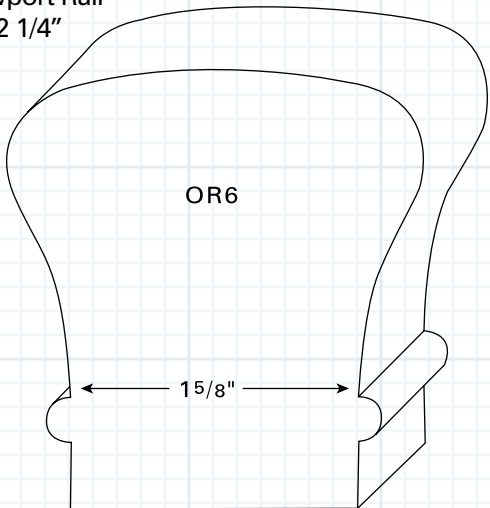

OAK HANDRAIL SYSTEMS

OR3
Oak Oval Rail
1 1/8" x 2 1/4"

OR6
Oak Newport Rail
2 3/8" x 2 1/4"

OR8
Oak Colonial Rail
2 3/8" x 2 7/8"

OR7
Oak Newport Plowed Rail
2 3/8" x 2 1/4"
(1 1/4" Plow)

OF12
Oak Fillet
1/4" x 1 1/4"

OF13
Oak Fillet
3/8" x 1 1/4"

OS12
Oak Shoe
3/4" x 2 3/8"
(1 1/4" Plow)

OAK HANDRAIL SYSTEMS

OR14
Oak Washington Rail
2 1/2" x 3"
(1 3/4" Plow)

OF16
Oak Fillet
1 5/16" x 1 3/4"

OS16
Oak Shoe
7/8" x 3 1/8"
(1 3/4" Plow)

OR9
Oak Junior Hampton Rail System
1 3/4" x 2 1/2"

OF15
Oak Fillet
5/16" x 1 5/8"

OS15
Oak Shoe
3/4" x 2 1/2"