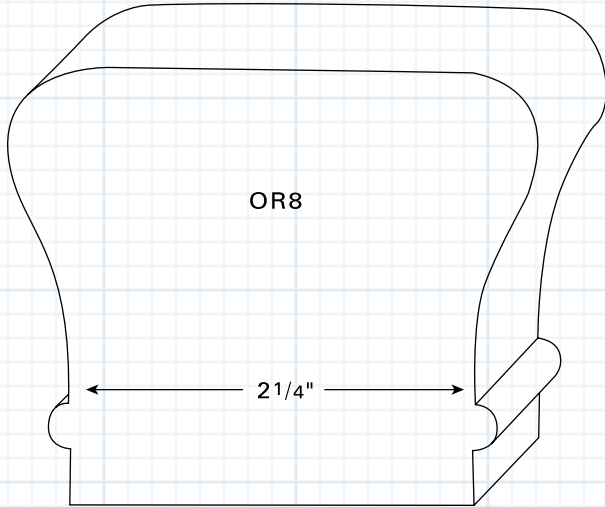

OAK HANDRAIL SYSTEMS

OR3
Oak Oval Rail
1 1/8" x 2 1/4"

OR6
Oak Newport Rail
2 3/8" x 2 1/4"

OR8
Oak Colonial Rail
2 3/8" x 2 7/8"

OR7
Oak Newport Plowed Rail
2 3/8" x 2 1/4"
(1 1/4" Plow)

OF12
Oak Fillet
1/4" x 1 1/4"

OF13
Oak Fillet
3/8" x 1 1/4"

OS12
Oak Shoe
3/4" x 2 3/8"
(1 1/4" Plow)

OAK HANDRAIL SYSTEMS

OR14
Oak Washington Rail
2 1/2" x 3"
(1 3/4" Plow)

OF16
Oak Fillet
1 5/16" x 1 3/4"

OS16
Oak Shoe
7/8" x 3 1/8"
(1 3/4" Plow)

OR9
Oak Junior Hampton Rail System
1 3/4" x 2 1/2"

OF15
Oak Fillet
5/16" x 1 5/8"

OS15
Oak Shoe
3/4" x 2 1/2"