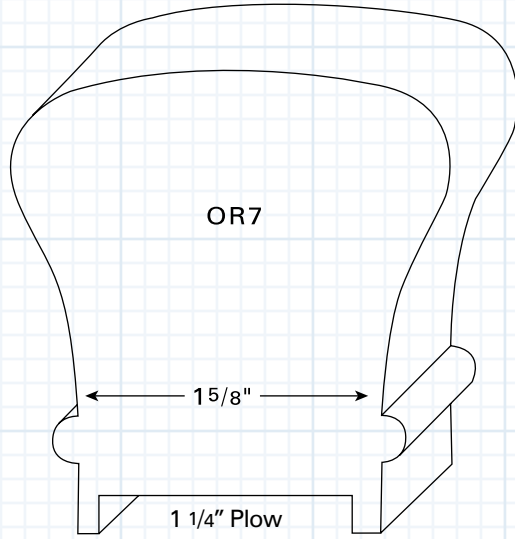

OAK HANDRAIL SYSTEMS

OR3
Oak Oval Rail
1 1/8" x 2 1/4"

OR6
Oak Newport Rail
2 3/8" x 2 1/4"

OR8
Oak Colonial Rail
2 3/8" x 2 7/8"

OR7
Oak Newport Plowed Rail
2 3/8" x 2 1/4"
(1 1/4" Plow)

OF12
Oak Fillet
1/4" x 1 1/4"

OF13
Oak Fillet
3/8" x 1 1/4"

OS12
Oak Shoe
3/4" x 2 3/8"
(1 1/4" Plow)

OAK HANDRAIL SYSTEMS

OR14
Oak Washington Rail
2 1/2" x 3"
(1 3/4" Plow)

OF16
Oak Fillet
1 5/16" x 1 3/4"

OS16
Oak Shoe
7/8" x 3 1/8"
(1 3/4" Plow)

OR9
Oak Junior Hampton Rail System
1 3/4" x 2 1/2"

OF15
Oak Fillet
5/16" x 1 5/8"

OS15
Oak Shoe
3/4" x 2 1/2"