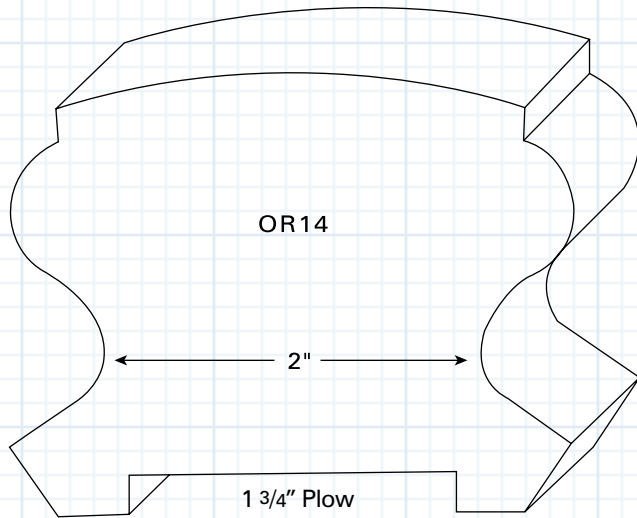

OF13
Oak Fillet
3/8" x 1 1/4"

OS12
Oak Shoe
3/4" x 2 3/8"
(1 1/4" Plow)

OAK HANDRAIL SYSTEMS

OR14
Oak Washington Rail
2 1/2" x 3"
(1 3/4" Plow)

OF16
Oak Fillet
1 5/16" x 1 3/4"

OS16
Oak Shoe
7/8" x 3 1/8"
(1 3/4" Plow)

OR9
Oak Junior Hampton Rail System
1 3/4" x 2 1/2"

OF15
Oak Fillet
5/16" x 1 5/8"

OS15
Oak Shoe
3/4" x 2 1/2"