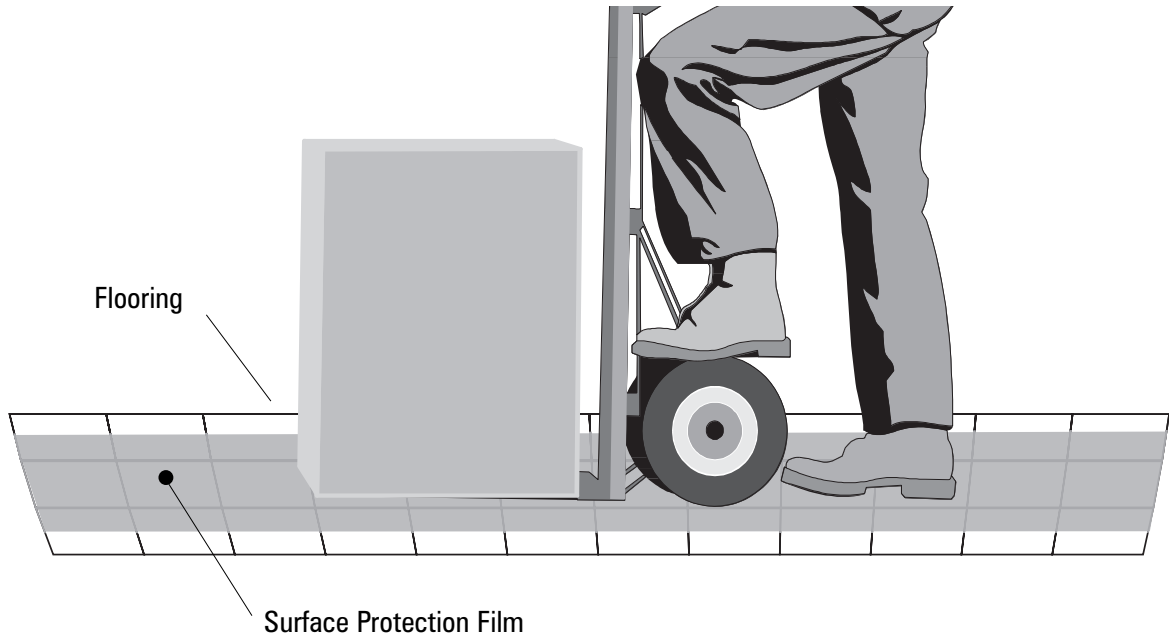

FILM TECH® SURFACE PROTECTION FILM

- Premium carpet protection.
- Maintains a smooth walking surface without lifting at the edges.
- Keeps carpet clean and looking "new."
- Provides protection for up to 45 days.

Size	Code
24"x200'	91L2420
36"x200'	91L3620

PROTECTO-TAK SPRAY ADHESIVE

Recommended for use with all Protecto Wrap window flashing tapes, sill sealing tapes, waterproofing membranes and air vapor barrier membranes.

- Can be applied over concrete, wood, OSB, vinyl, plywood, metal, aluminum, polyethylene, building wraps, Dens-Glass, Dens-Glass Gold, block and masonry surfaces.
- Excellent water resistance.
- Does not contain methylene chloride or ozone depleting chemicals.
- VOC compliant.