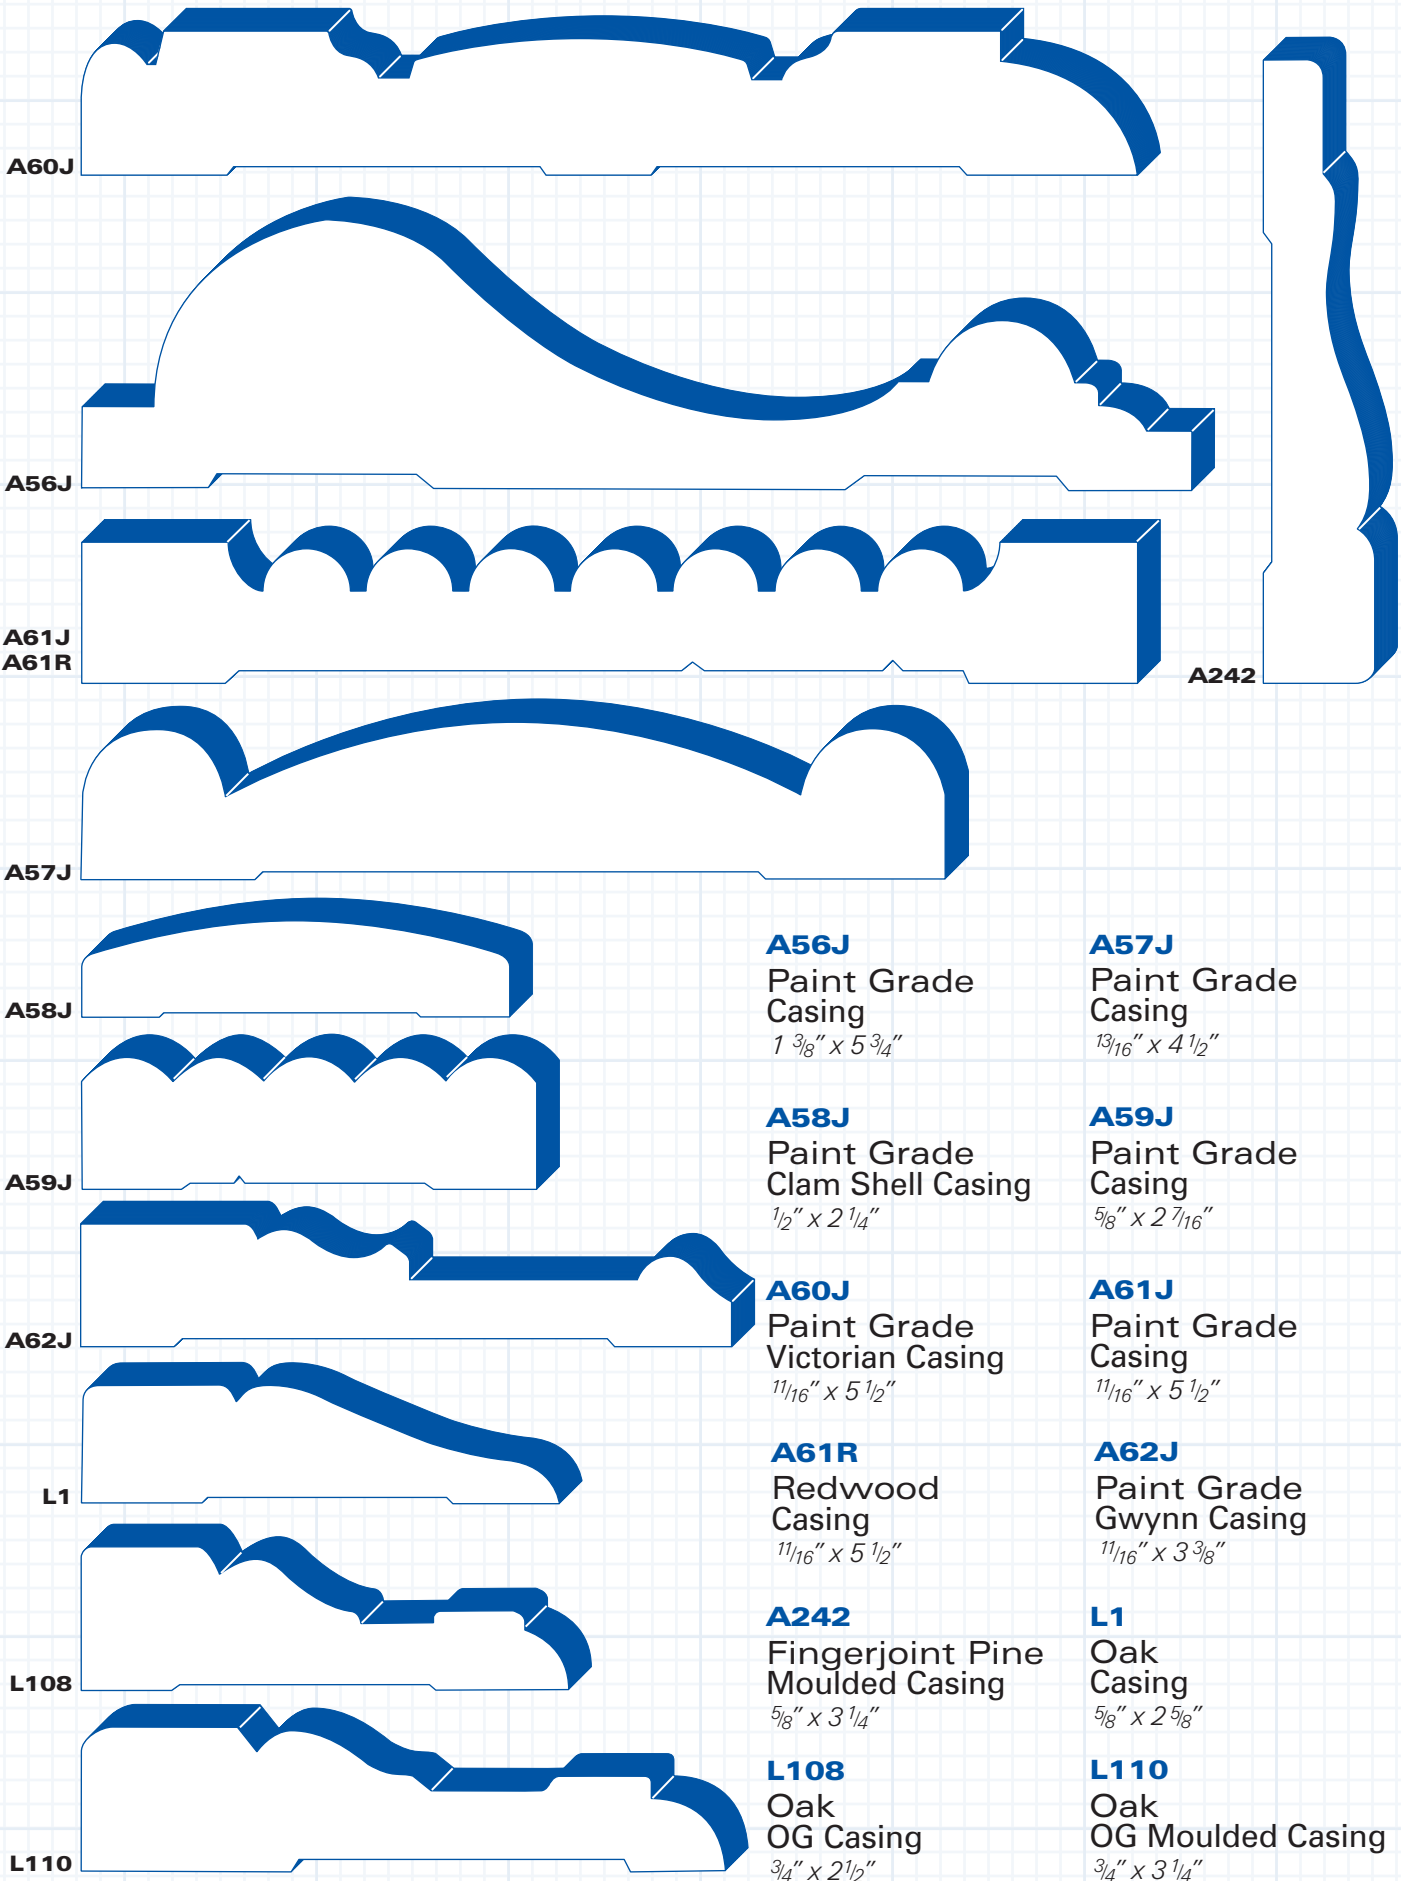

DRAWING NOT TO SCALE

A21A
Pine Victorian
Corner Block
3/4" x 2 3/4"

A21H
Pine Victorian
Corner Block
1" x 3 3/4"

A21L
Paint Grade
Victorian
Corner Block
1" x 3 3/4"

A21P
Redwood Victorian
Corner Block
1" x 5 3/4"

A40J
Paint Grade
Fluted Pilaster
1 1/16" x 5 1/2"

A41J
A41R

A41J
Paint Grade
Edge Band
1" x 1 1/4"

A40J

A41R
Redwood
Edge Band
1" x 1 1/4"

A45J
Paint Grade
Foxx Lintel
1" x 4 1/2"

A45J

A46J

A50J
Paint Grade
Streamline
Casing
1 1/16" x 1 5/8"

A53M
MDF Superprime
Moulded Casing
5/8" x 3 1/4"

A53M

A55R
Redwood/
Red Cedar
Fluted Casing
1" x 5 1/2"

A55J
Paint Grade
Fluted Casing
1" x 5 1/2"

A55J
A55R

A56J
Paint Grade
Casing
1 3/8" x 5 3/4"

A57J
Paint Grade
Casing
1 3/16" x 4 1/2"

A58J
Paint Grade
Clam Shell Casing
1/2" x 2 1/4"

A59J
Paint Grade
Casing
5/8" x 2 7/16"

A60J
Paint Grade
Victorian Casing
1 1/16" x 5 1/2"