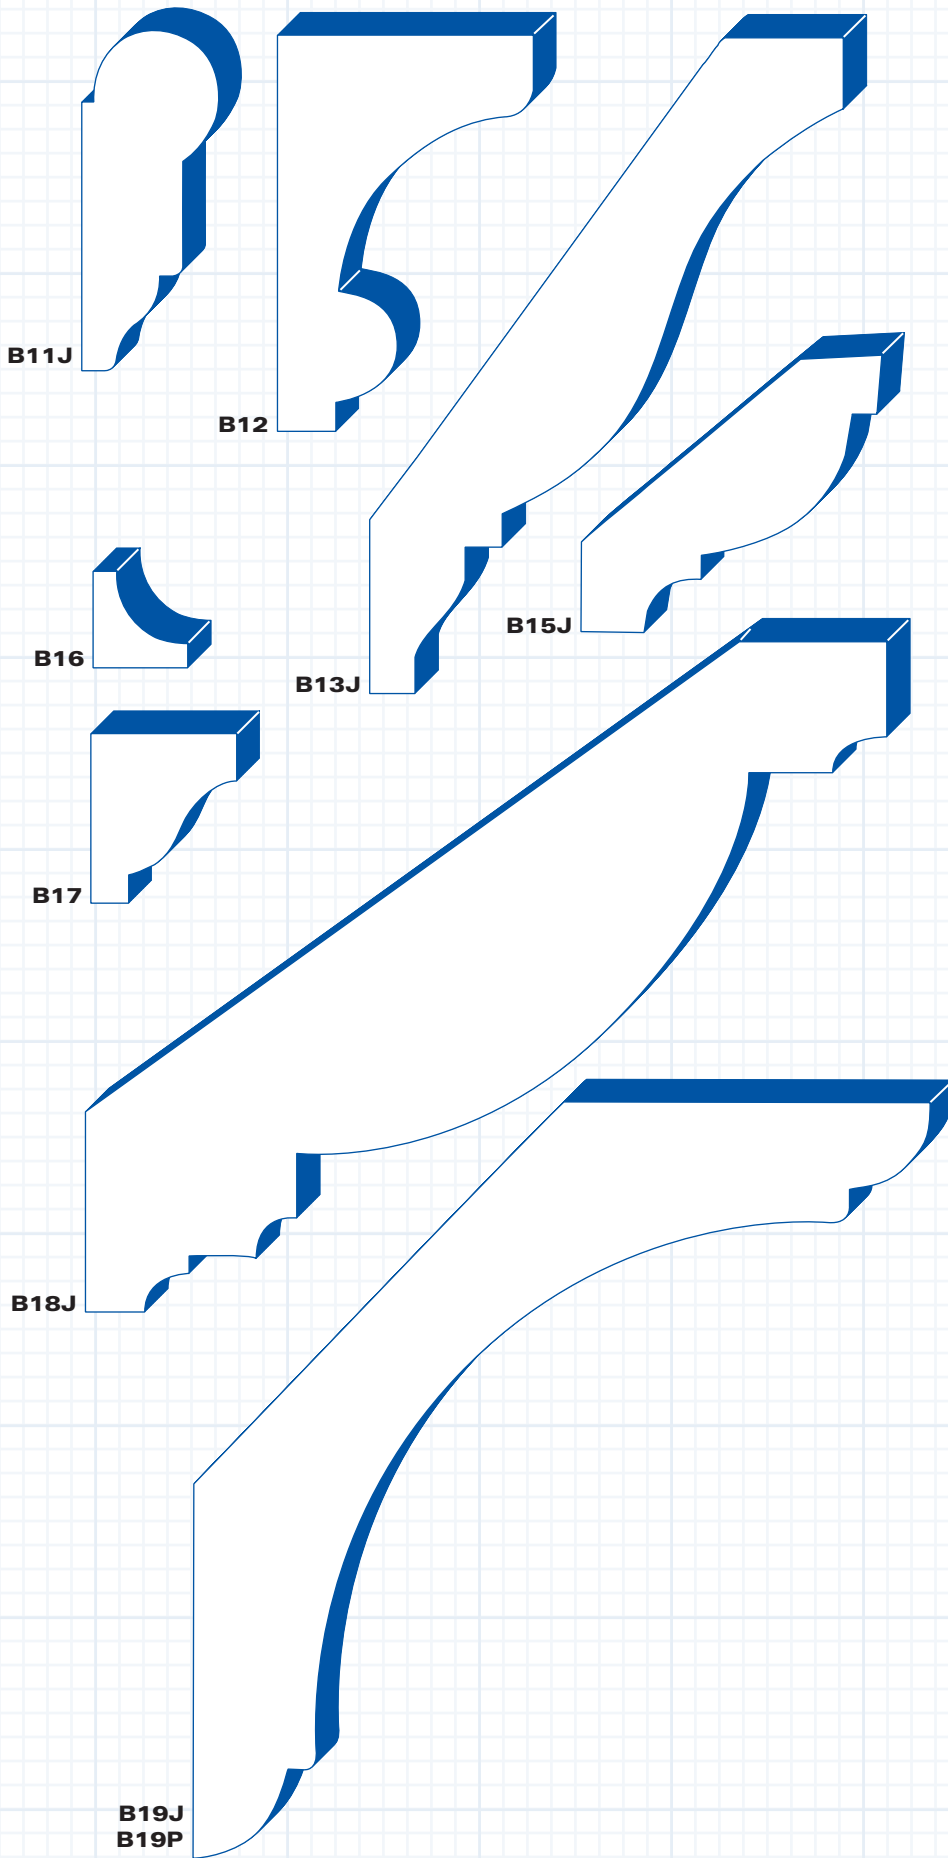

Crown, Cove & Picture Mouldings

B1J
Paint Grade
Crown Moulding
1 5/8"

B2
Redwood/Red Cedar
CAH Crown Moulding
5 1/4"

B2J
Paint Grade
Crown Moulding
5 1/4"

B3J
Paint Grade
Crown Moulding
3 5/8"

B3M
MDF Superprime
Crown Moulding
3 5/8"

B3R
Redwood/Red Cedar
Crown Moulding
3 5/8"

B4J
Paint Grade
Crown Moulding
2 3/4"

B5J
Paint Grade
Cove Moulding
1 3/4"

B6
Pine
Cove Moulding
3/4" x 3/4"

B6R
Redwood/
Red Cedar
Cove Moulding
1 1/16" x 1 1/16"

B8
Redwood/Red Cedar
Bed Moulding
2 3/4"

B9
Redwood/Red Cedar
Header Cap
1 1/2" x 2 1/4"

B10J
Paint Grade
Picture Moulding
1 1/16" x 2 1/2"

B11J
Paint Grade
Picture Moulding
1 1/16" x 1 3/4"

B12
Redwood/Red Cedar
"Beaded" Cove
1 5/16" x 2 1/8"

Redwood/Red Cedar
Crown
 $1 \frac{3}{8}'' \times 2 \frac{11}{16}''$

B47J

B47J

Paint Grade
Crown
 $2 \frac{7}{16}''$

B49

B48J

Red Cedar/Yellow Cedar
Norman Cap
 $2 \frac{5}{8}'' \times 3 \frac{1}{4}''$

B48J