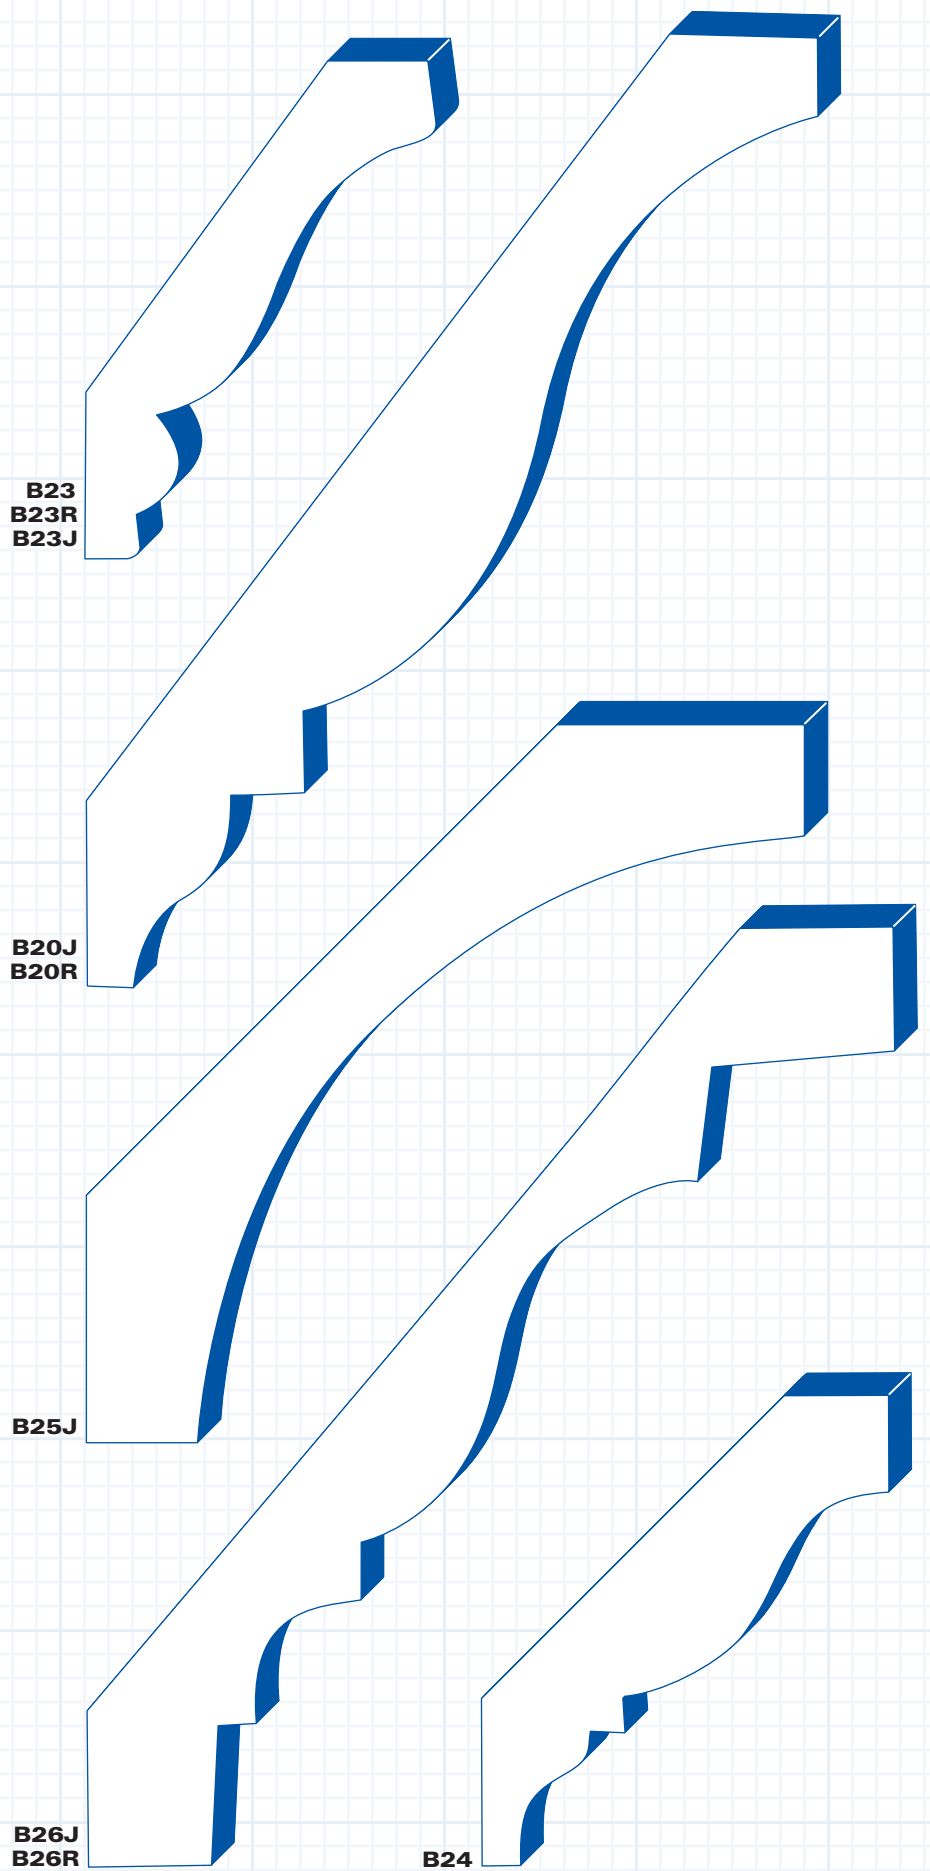

Crown, Cove & Picture Mouldings

B1J
Paint Grade
Crown Moulding
1 5/8"

B2
Redwood/Red Cedar
CAH Crown Moulding
5 1/4"

B2J
Paint Grade
Crown Moulding
5 1/4"

B3J
Paint Grade
Crown Moulding
3 5/8"

B3M
MDF Superprime
Crown Moulding
3 5/8"

B8
Redwood/Red Cedar
Bed Moulding
2 3/4"

B9
Redwood/Red Cedar
Header Cap
1 1/2" x 2 1/4"

B10J
Paint Grade
Picture Moulding
1 1/16" x 2 1/2"

B11J
Paint Grade
Picture Moulding
1 1/16" x 1 3/4"

B12
Redwood/Red Cedar
"Beaded" Cove
1 5/16" x 2 1/8"

B19P
Pine
Cove
5 1/2"

Crown, Cove & Picture Mouldings

B20J
Paint Grade
Crown
6 1/4"

B20R
Redwood/Red Cedar
Crown
6 1/4"

B23
Red Knot Pine
Crown
3 1/8"

B23J
Paint Grade
Crown
3 1/8"

B23R
Redwood/Red Cedar
Crown
3 1/8"

B24

B27J

B27J
Paint Grade
Cornice Crown
5³/₈"

B28J

B28J
Paint Grade
Cove
3¹/₂"

B29J
B29R

B29J
Paint Grade
Alydar Crown
1" x 1¹/₂"

B29R
Redwood/Red Cedar
Alydar Crown
1" x 1¹/₂"