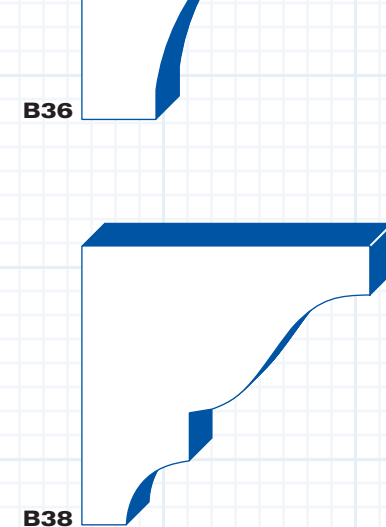

B38
Redwood/Red Cedar
Piggott Crown
1 1/2" x 1 1/2"

B39
Redwood/Red Cedar
Cove
1" x 1"