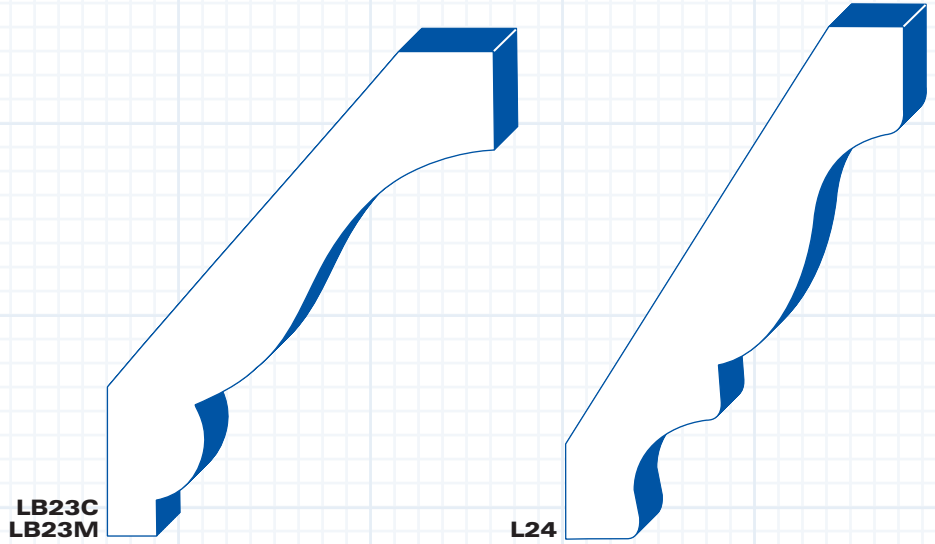

Redwood/Red Cedar
Crown
 $1 \frac{3}{8}'' \times 2 \frac{11}{16}''$

B47J

B47J

Paint Grade
Crown
 $2 \frac{7}{16}''$

B49

B48J

Red Cedar/Yellow Cedar
Norman Cap
 $2 \frac{5}{8}'' \times 3 \frac{1}{4}''$

B48J

B49

Paint Grade
"Beaded" Crown
 $4 \frac{9}{16}''$

B50J
 Paint Grade
 Cove
 3/4" x 2 9/16"

B51
 Paint Grade
 "Shadow Reveal" Crown
 1 9/16"

L15
 Oak
 Cove
 3/4"

L23
 Oak
 Crown
 2 11/16"

LB23C
 Cherry
 "Beaded" Crown
 3 1/8"

LB23M
 Maple
 "Beaded" Crown
 3 1/8"

L24
 Oak
 Crown
 3 1/4"

L145
 Maple
 Crown
 2 3/4"

L146
 Maple
 Crown
 3 1/4"

L146C
 Cherry
 Crown
 3 1/4"