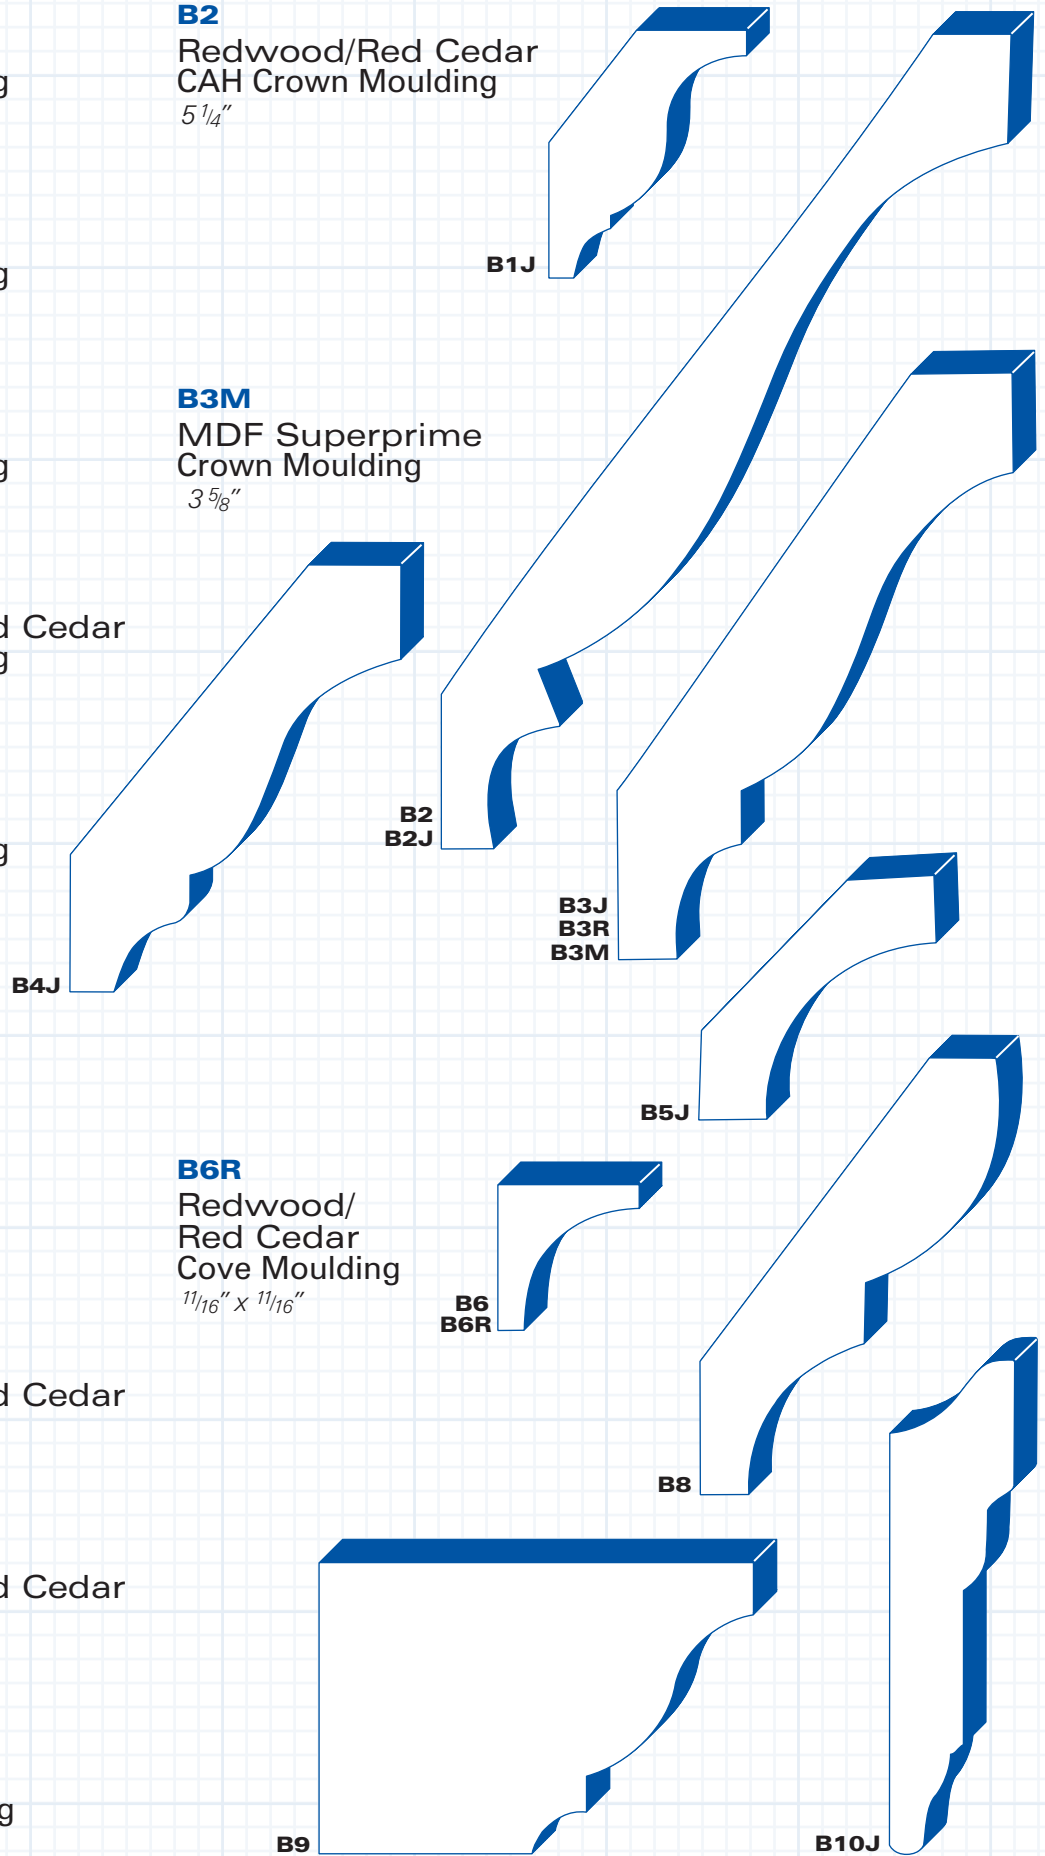

Crown, Cove & Picture Mouldings

B1J
Paint Grade
Crown Moulding
1 5/8"

B2
Redwood/Red Cedar
CAH Crown Moulding
5 1/4"

B2J
Paint Grade
Crown Moulding
5 1/4"

B3J
Paint Grade
Crown Moulding
3 5/8"

B3M
MDF Superprime
Crown Moulding
3 5/8"

B3R
Redwood/Red Cedar
Crown Moulding
3 5/8"

B4J
Paint Grade
Crown Moulding
2 3/4"

B5J
Paint Grade
Cove Moulding
1 3/4"

B6
Pine
Cove Moulding
3/4" x 3/4"

B6R
Redwood/
Red Cedar
Cove Moulding
1 1/16" x 1 1/16"

B8
Redwood/Red Cedar
Bed Moulding
2 3/4"

B9
Redwood/Red Cedar
Header Cap
1 1/2" x 2 1/4"

B10J
Paint Grade
Picture Moulding
1 1/16" x 2 1/2"

B11J
Paint Grade
Picture Moulding
1 1/16" x 1 3/4"

B12
Redwood/Red Cedar
"Beaded" Cove
1 5/16" x 2 1/8"

LB23M
 Maple
 "Beaded" Crown
 3 1/8"

L24
 Oak
 Crown
 3 1/4"

L145
 Maple
 Crown
 2 3/4"

L146
 Maple
 Crown
 3 1/4"

L146C
 Cherry
 Crown
 3 1/4"