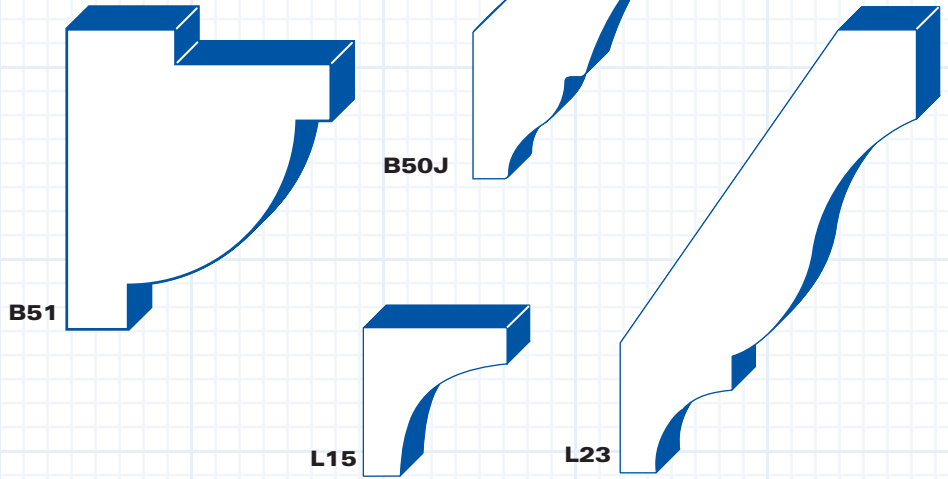

B50J
Paint Grade
Cove
3/4" x 2 9/16"

B51
Paint Grade
"Shadow Reveal" Crown
1 9/16"

L15
Oak
Cove
3/4"