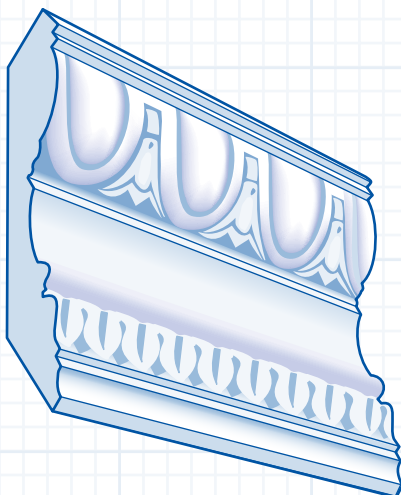

455C
455M
455P
455R

455C
Cherry Dentil
Crown Moulding
3 3/4"

455M
Maple Dentil
Crown Moulding
3 3/4"

455P
Poplar Dentil
Crown Moulding
3 3/4"

455R
Red Oak Dentil
Crown Moulding
3 3/4"

456C
456M
456P
456R

456C
Cherry Dentil
Crown Moulding
5 1/2"

456M
Maple Dentil
Crown Moulding
5 1/2"

456P
Poplar Dentil
Crown Moulding
5 1/2"

456R
Red Oak Dentil
Crown Moulding
5 1/2"

458P

458P
Egg / Dart
Paint Grade
Crown Moulding
4 7/16"

DRAWINGS NOT TO SCALE