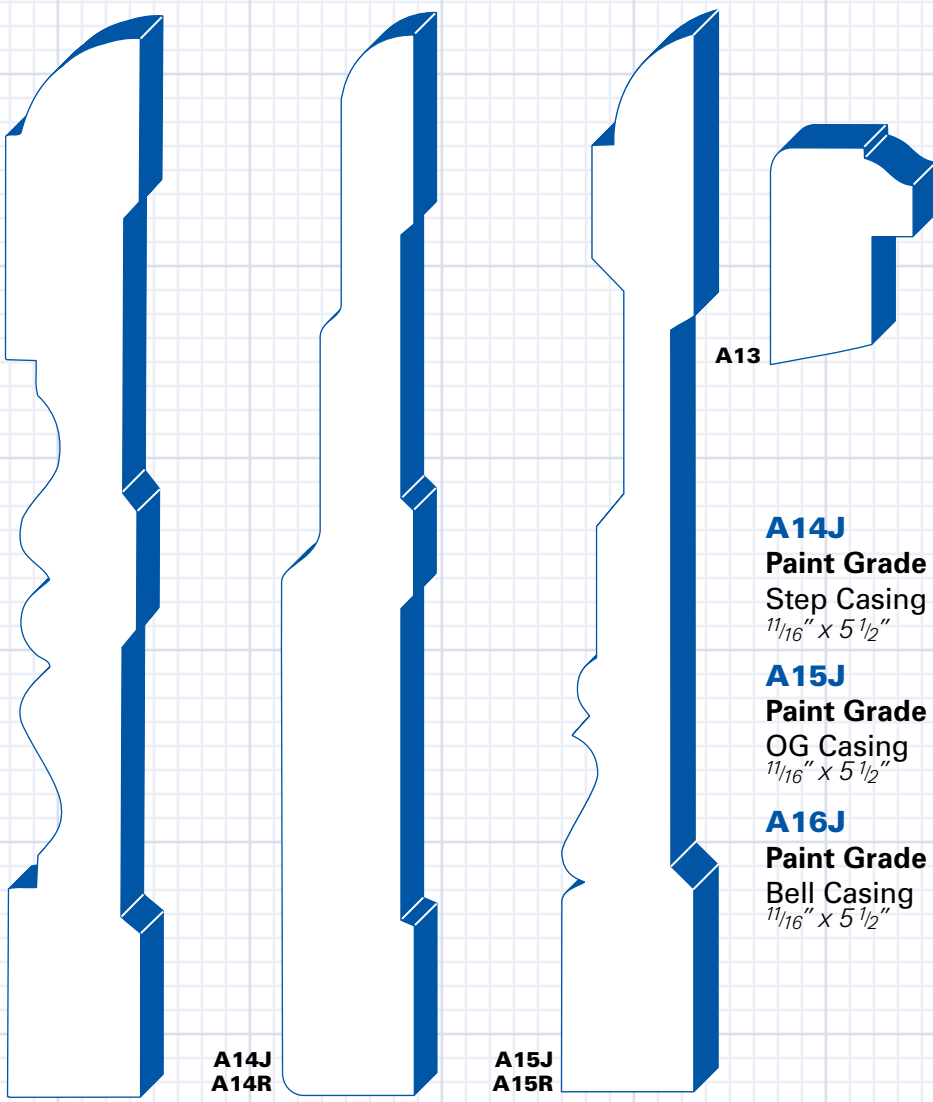

A11
A11J

A11J
Paint Grade
Colonial Casing
5/8" x 4"

A12J
A12R

A14J
A14R

A15J
A15R

A13

A12J
Paint Grade
Victorian Casing
1 1/16" x 5 1/2"

A12R
Redwood/Red Cedar
Victorian Casing
1 1/16" x 5 1/2"

A13
Paint Grade
Back Band
3/4" x 1 1/8"

A14J
Paint Grade
Step Casing
1 1/16" x 5 1/2"

A14R
Redwood/Red Cedar
Victorian Step Casing
1 1/16" x 5 1/2"

A15J
Paint Grade
OG Casing
1 1/16" x 5 1/2"

A15R
Redwood/Red Cedar
OG Casing
1 1/16" x 5 1/2"

A16J
Paint Grade
Bell Casing
1 1/16" x 5 1/2"

A16R
Redwood/Red Cedar
Bell Casing
1 1/16" x 5 1/2"

HW56*
House Whites
Header Stock
1" x 5 1/2"