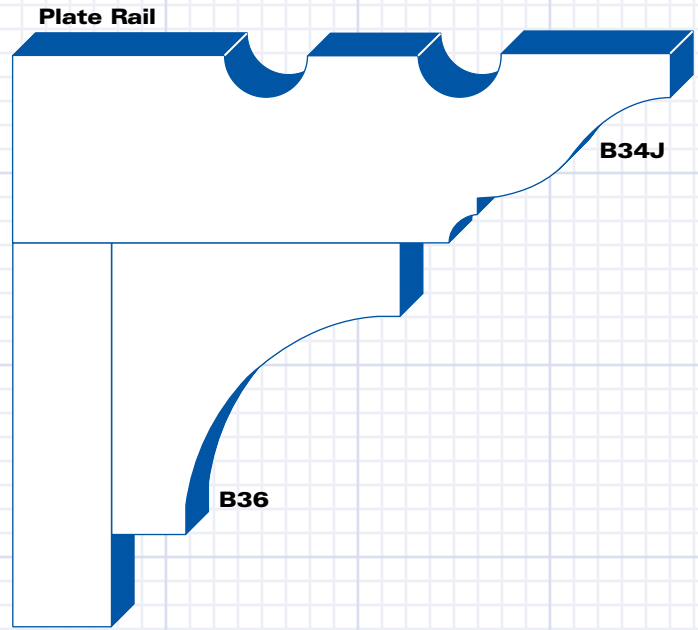

Window Casing

Window Sill

H1J

Window Casing

Chair Rail

A13

A31

Base Buildup

Base Buildup

Baseboard 2-Piece

Baseboard  
*(scaled to fit)*

**Ceiling Beam**  
*(scaled to fit)*