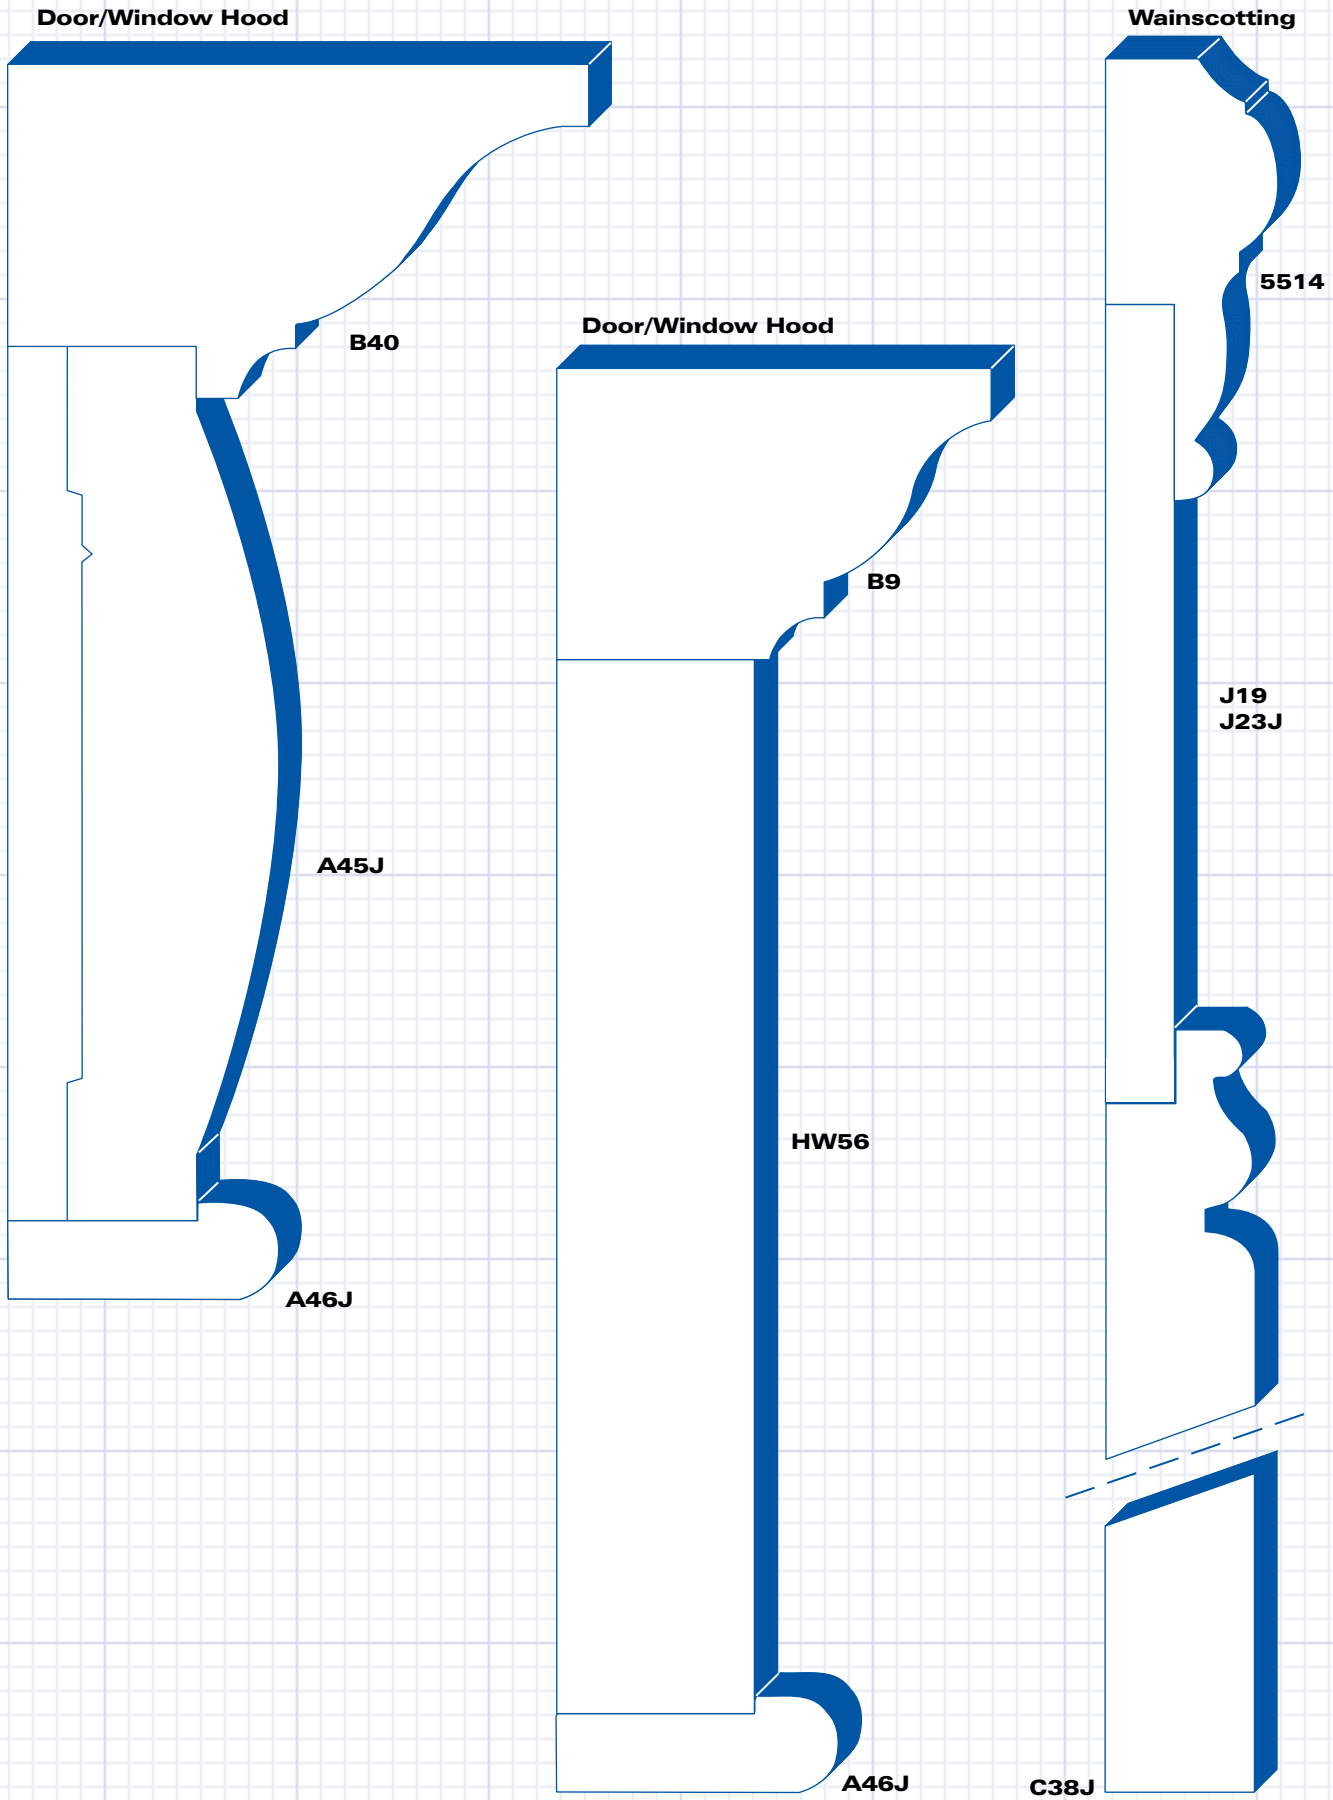

Window Casing

Window Sill

H1J

Window Casing

Chair Rail

A13

A31

Base Buildup

Base Buildup

Baseboard 2-Piece

Baseboard  
*(scaled to fit)*

**Ceiling Beam**  
*(scaled to fit)*