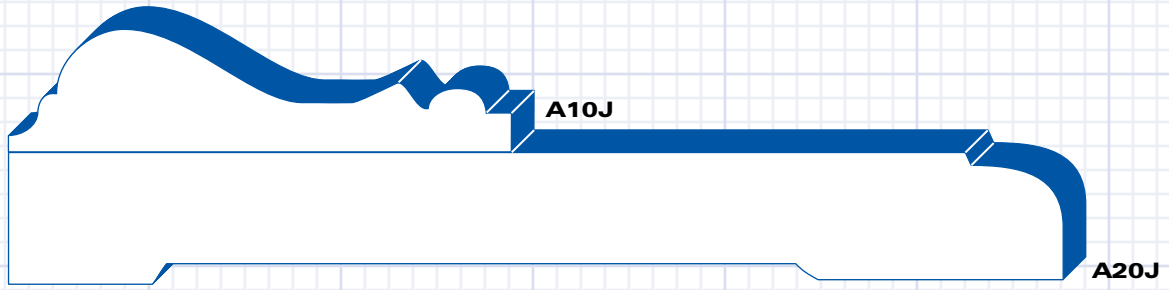

Window Casing

Window Sill

H1J

Window Casing

Chair Rail

A13

A31

Base Buildup

Base Buildup

Baseboard 2-Piece

Baseboard  
*(scaled to fit)*

**Ceiling Beam**  
*(scaled to fit)*