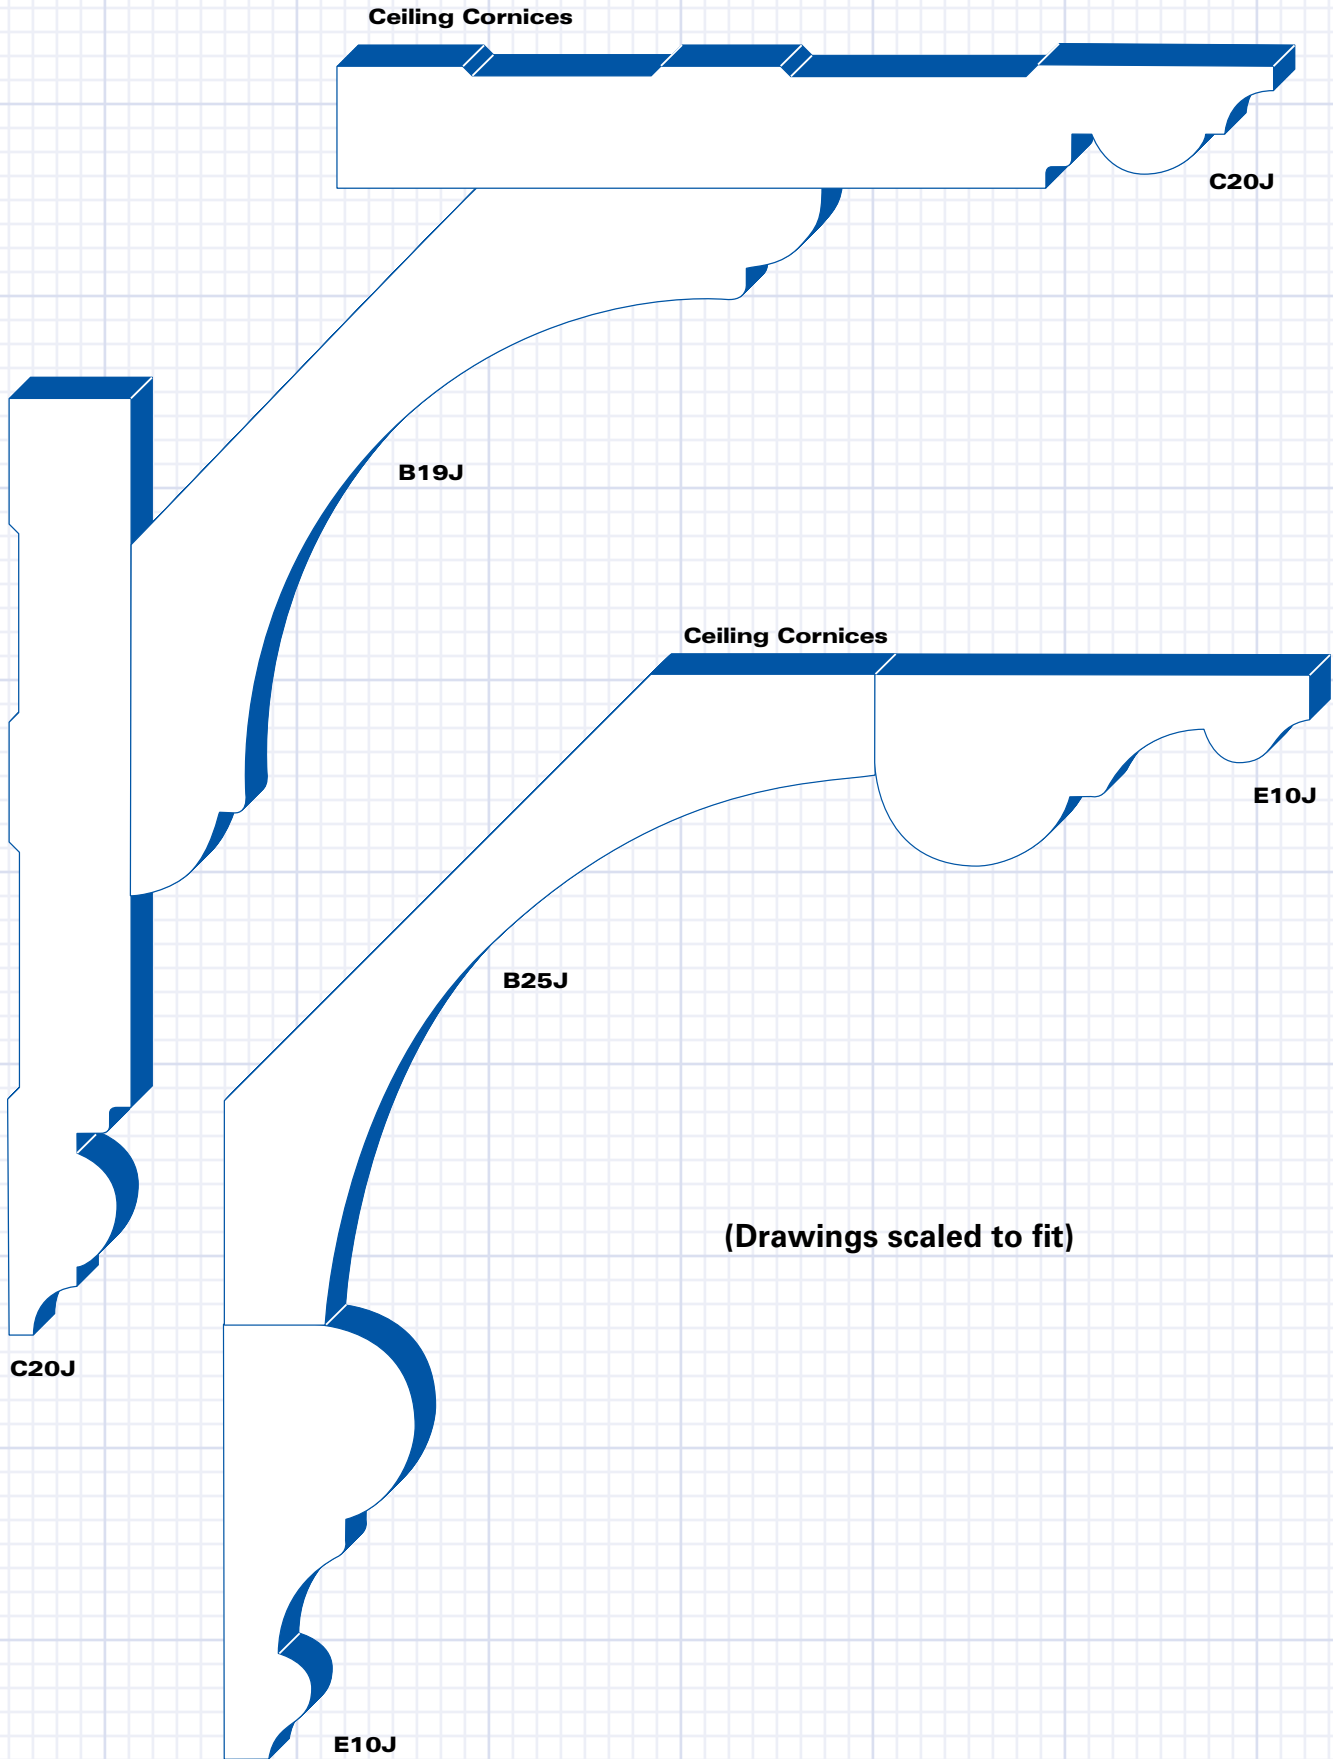

Window Casing

Window Sill

H1J

Window Casing

Chair Rail

A13

A31

Base Buildup

Base Buildup

Baseboard 2-Piece

Baseboard  
*(scaled to fit)*

**Ceiling Beam**  
*(scaled to fit)*