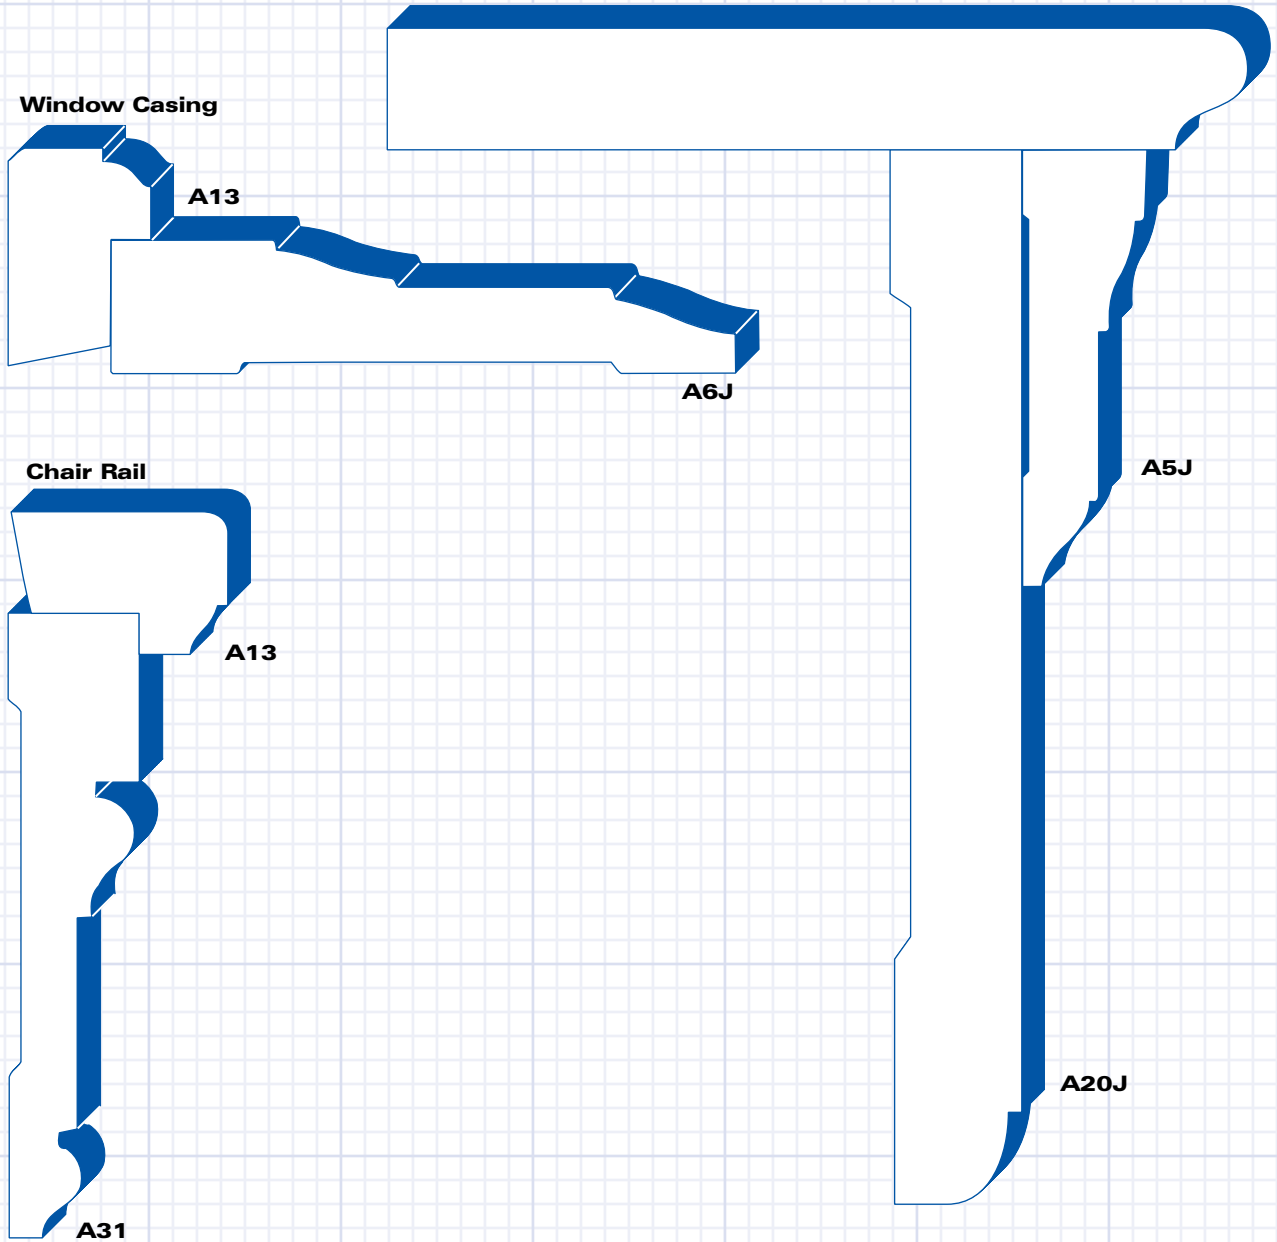

Window Casing

Window Sill

H1J

Window Casing

Chair Rail

A13

A31

Base Buildup

Base Buildup

Baseboard 2-Piece

Baseboard  
*(scaled to fit)*

**Ceiling Beam**  
*(scaled to fit)*