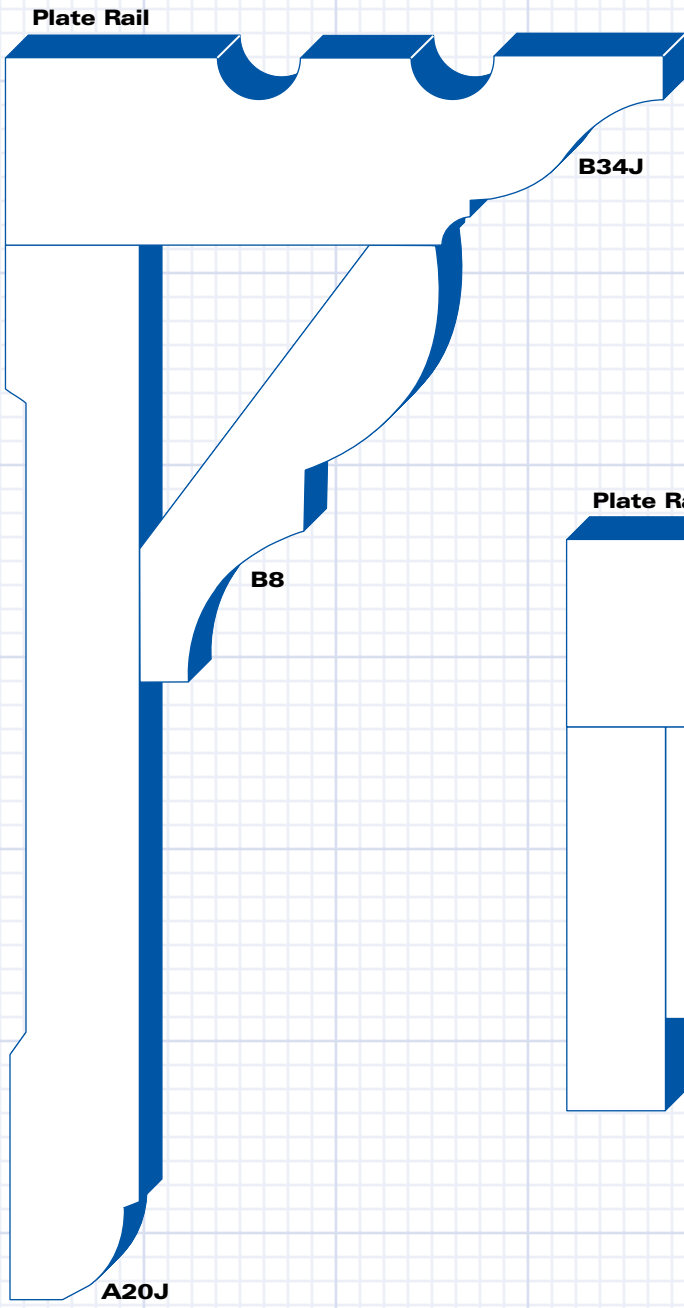

Window Casing

Window Sill

H1J

Window Casing

Chair Rail

A13

A31

Base Buildup

Base Buildup

Baseboard 2-Piece

Baseboard  
*(scaled to fit)*

**Ceiling Beam**  
*(scaled to fit)*