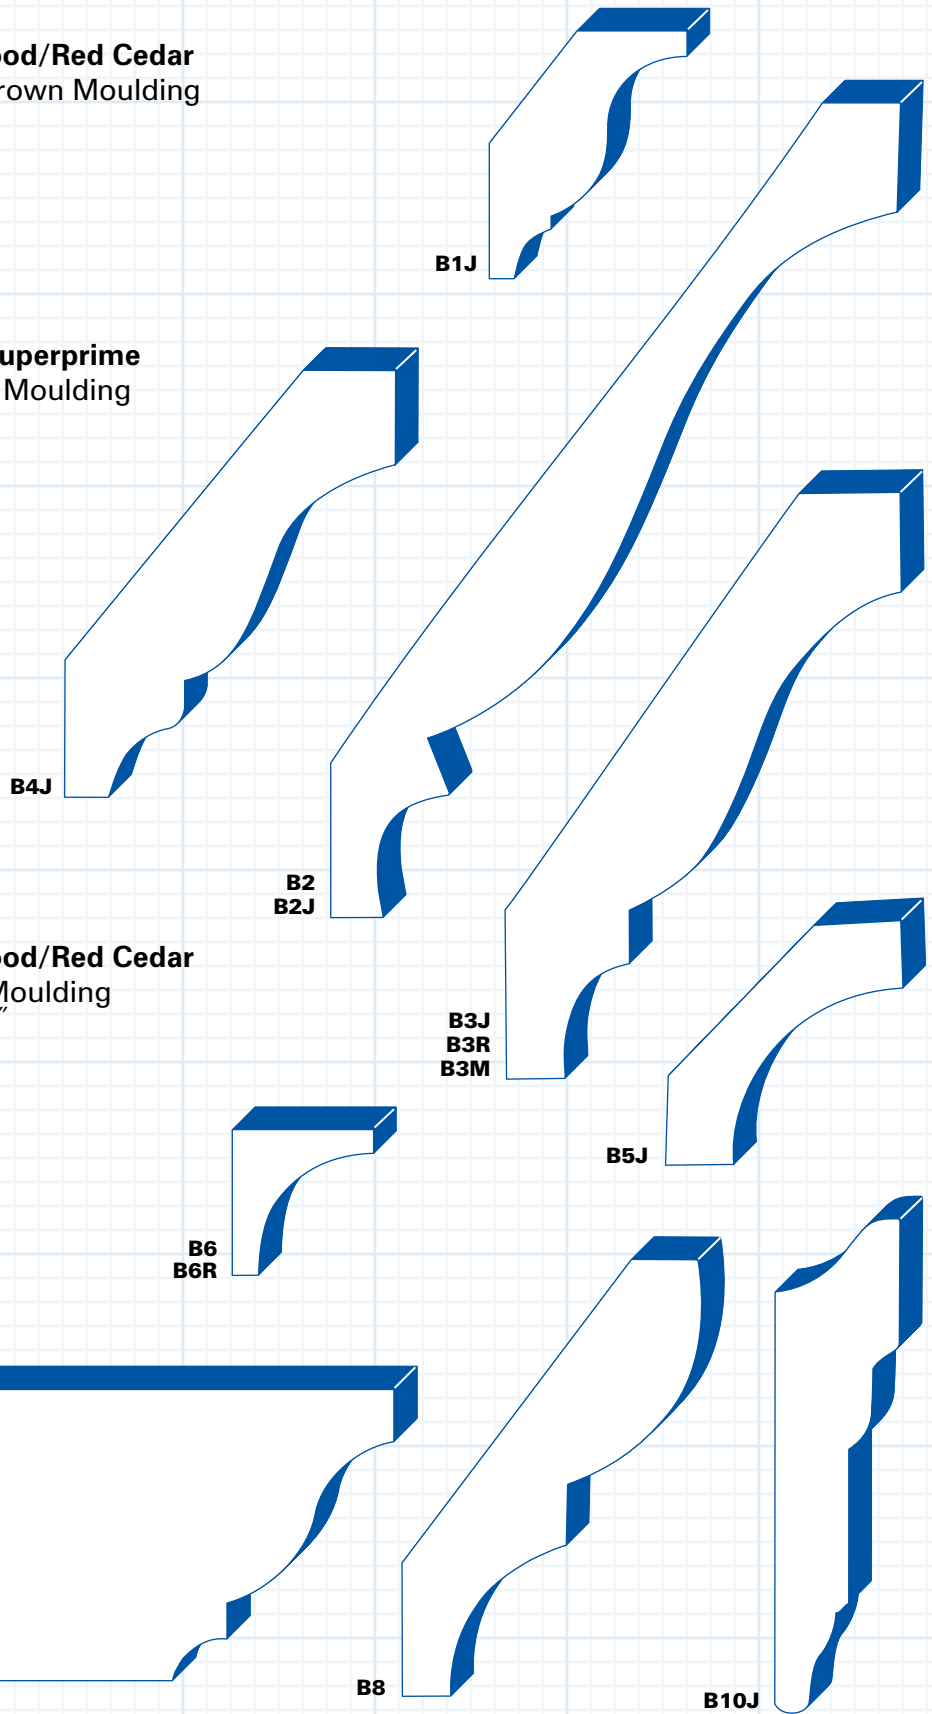

# CROWN, COVE & PICTURE MOULDINGS

**B1J**  
**Paint Grade**  
 Crown Moulding  
 1 5/8"

**B2J**  
**Paint Grade**  
 Crown Moulding  
 5 1/4"

**B3J**  
**Paint Grade**  
 Crown Moulding  
 3 5/8"

**B3R**  
**Redwood/Red Cedar**  
 Crown Moulding  
 3 5/8"

**B4J**  
**Paint Grade**  
 Crown Moulding  
 2 3/4"

**B5J**  
**Paint Grade**  
 Cove Moulding  
 1 3/4"

**B6**  
**Pine**  
 Cove Moulding  
 3/4" X 3/4"

**B8**  
**Redwood/Red Cedar**  
 Bed Moulding  
 2 3/4"

**B9**  
**Redwood/Red Cedar**  
 Header Cap  
 1 1/2" X 2 1/4"

**B10J**  
**Paint Grade**  
 Picture Moulding  
 1 1/16" X 2 1/2"

**B2**  
**Redwood/Red Cedar**  
 CAH Crown Moulding  
 5 1/4"

**B3M**  
**MDF Superprime**  
 Crown Moulding  
 3 5/8"

**B6R**  
**Redwood/Red Cedar**  
 Cove Moulding  
 3/4" X 3/4"

**B11J**  
**Paint Grade**  
 Picture Moulding  
 1 1/16" x 1 3/4"

**B12**  
**Redwood/Red Cedar**  
 "Beaded" Cove  
 1 5/16" x 2 1/8"

**B13J**  
**Paint Grade**  
 Crown  
 4 1/4"