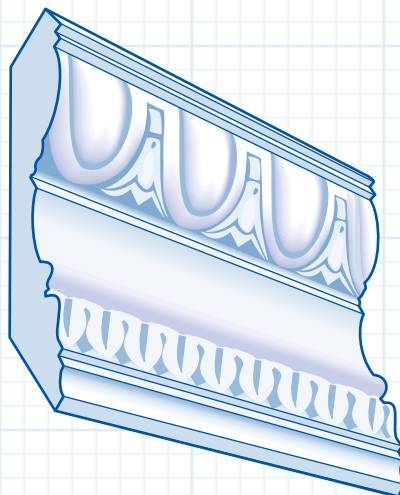

**455C
455M
455P
455R**

455C
Cherry Dentil
Crown Moulding
3 3/4"

455M
Maple Dentil
Crown Moulding
3 3/4"

455P
Poplar Dentil
Crown Moulding
3 3/4"

455R
Red Oak Dentil
Crown Moulding
3 3/4"

**456C
456M
456P
456R**

456C
Cherry Dentil
Crown Moulding
5 1/2"

456M
Maple Dentil
Crown Moulding
5 1/2"

456P
Poplar Dentil
Crown Moulding
5 1/2"

456R
Red Oak Dentil
Crown Moulding
5 1/2"

458P

458P
Egg / Dart
Paint Grade
Crown Moulding
4 7/16"

DRAWINGS NOT TO SCALE