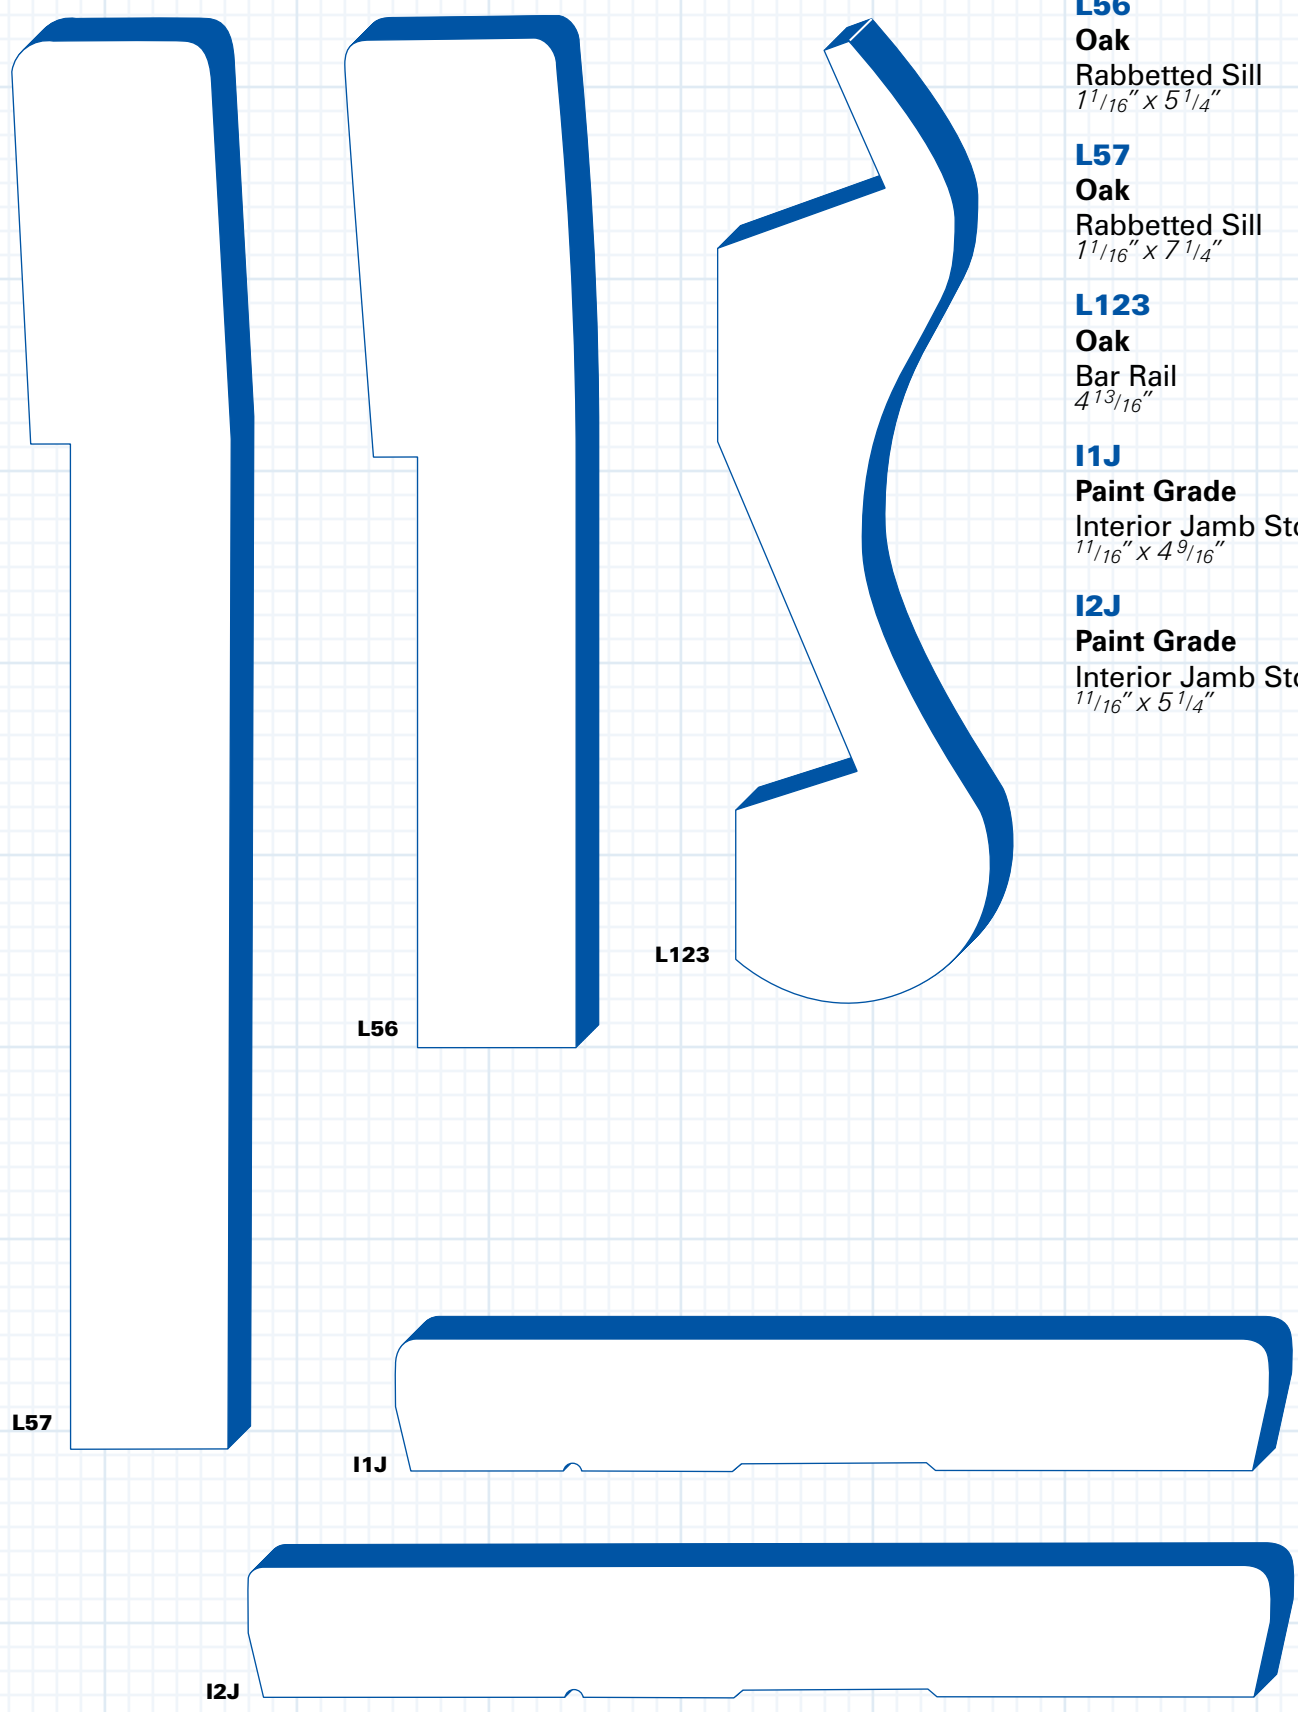

L56
Oak
Rabbetted Sill
1¹/₁₆" x 5¹/₄"

L57
Oak
Rabbetted Sill
1¹/₁₆" x 7¹/₄"

L123
Oak
Bar Rail
4¹³/₁₆"

I1J
Paint Grade
Interior Jamb Stock
1¹/₁₆" x 4⁹/₁₆"

I2J
Paint Grade
Interior Jamb Stock
1¹/₁₆" x 5¹/₄"

I3J

Paint Grade
Interior Jamb Stock
1¹/₁₆" x 4¹³/₁₆"

I3J

I4J

Paint Grade
Exterior Jamb Stock
1¹/₄" x 4³/₄"

I5J

Paint Grade
Exterior Jamb Stock
1¹/₄" x 5¹/₄"

I7J

Paint Grade
1¹/₄" x 7¹/₄"

I4J

I10

**Redwood/
Red Cedar**
Sill
2" x 8"
net size 1¹/₂" x 7¹/₄"

I5J

I7J

I10