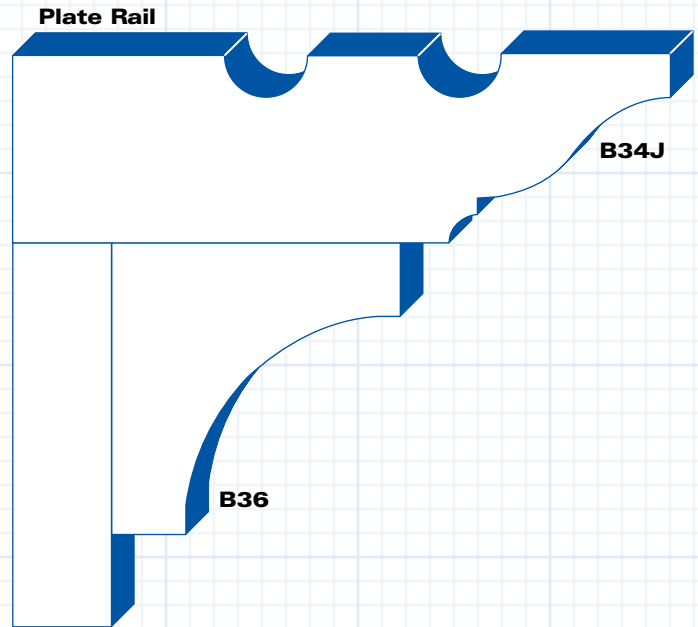

Window Casing

Window Sill

H1J

Window Casing

Chair Rail

TYPICAL MOULDING ASSEMBLIES

(Drawings scaled to fit)

Ceiling Beam

(scaled to fit)