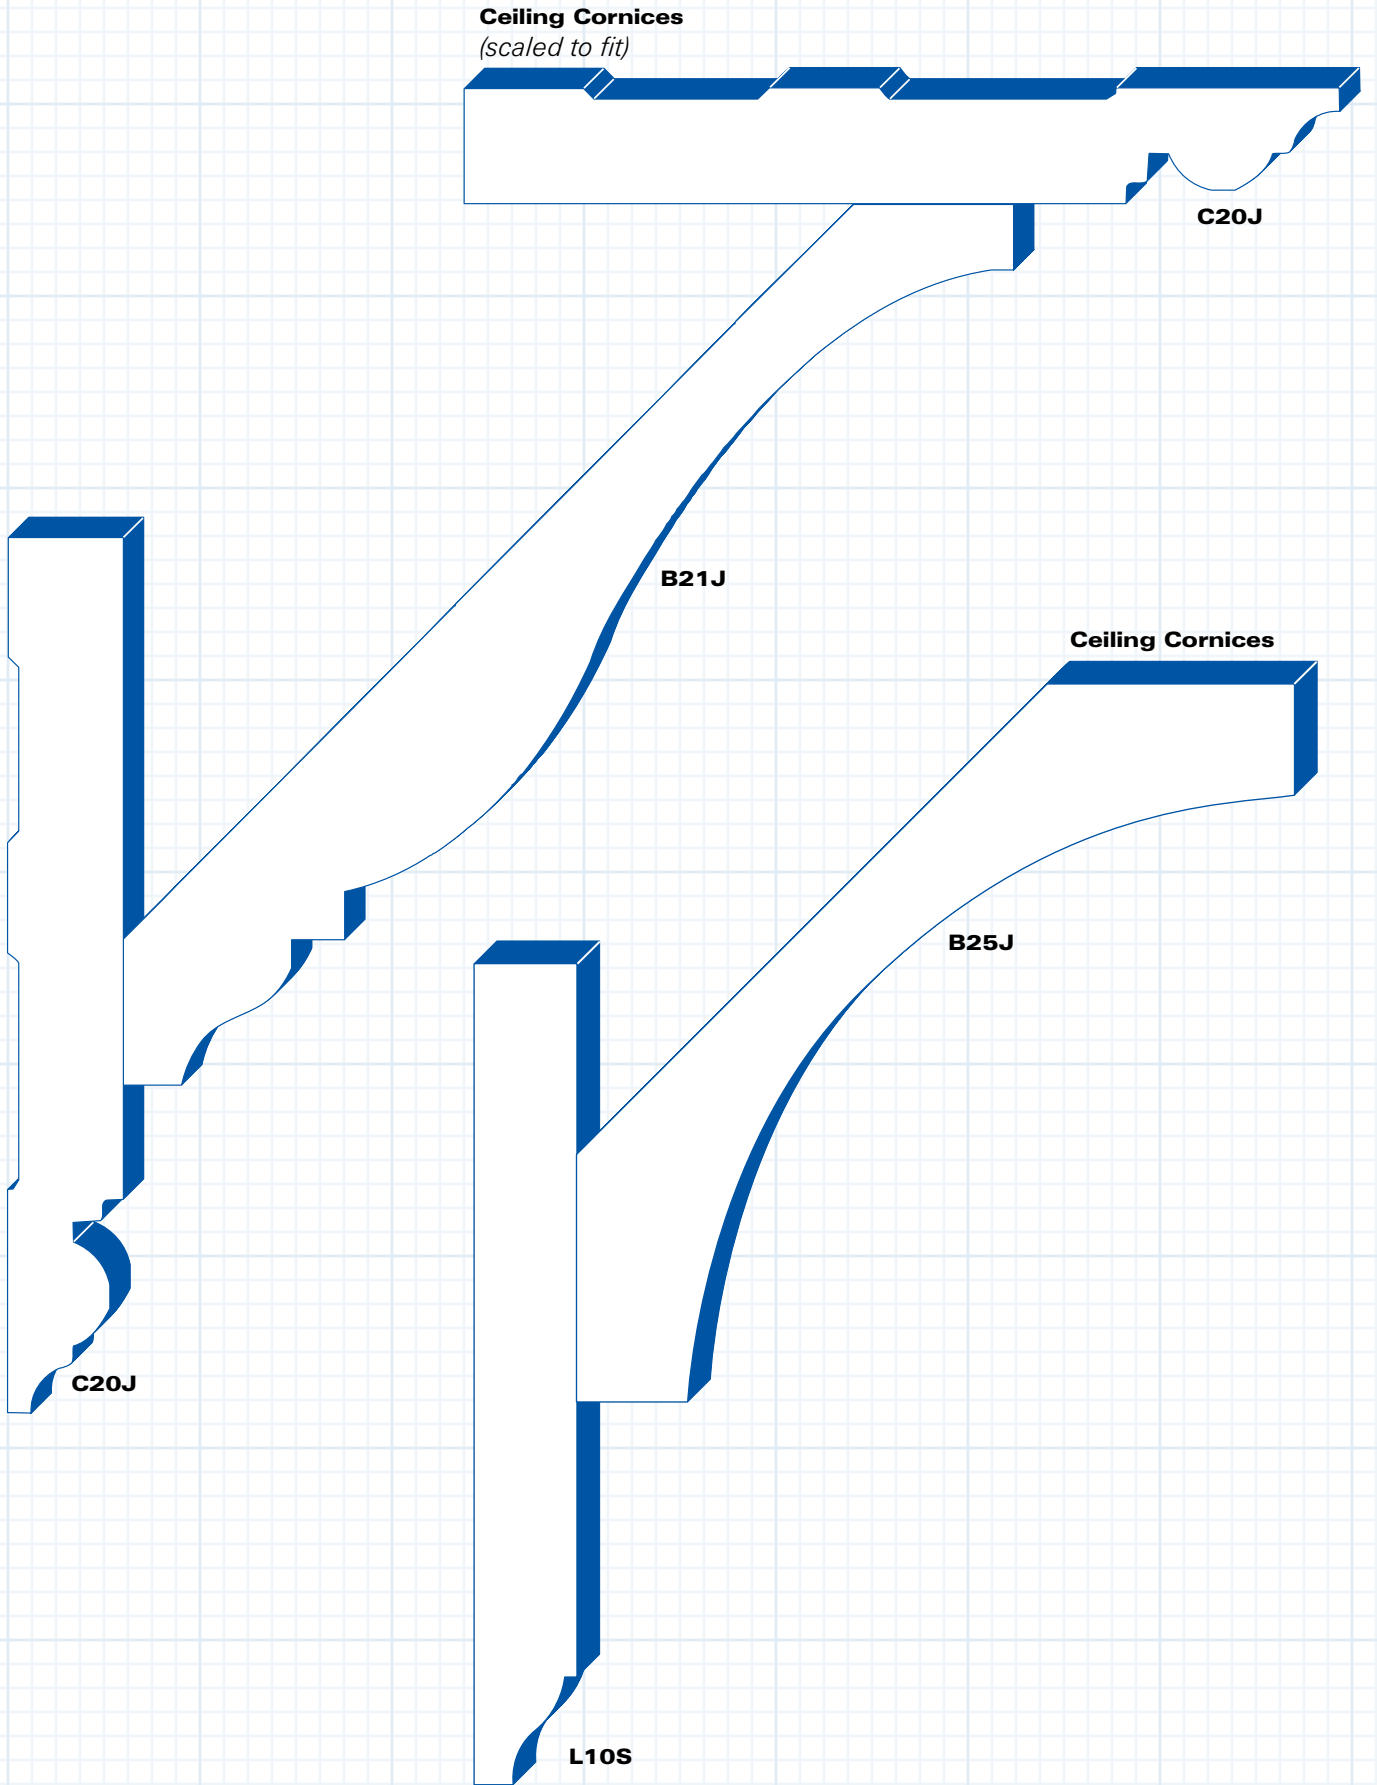

Window Casing

Window Sill

H1J

Window Casing

Chair Rail

TYPICAL MOULDING ASSEMBLIES

(Drawings scaled to fit)

Ceiling Beam

(scaled to fit)