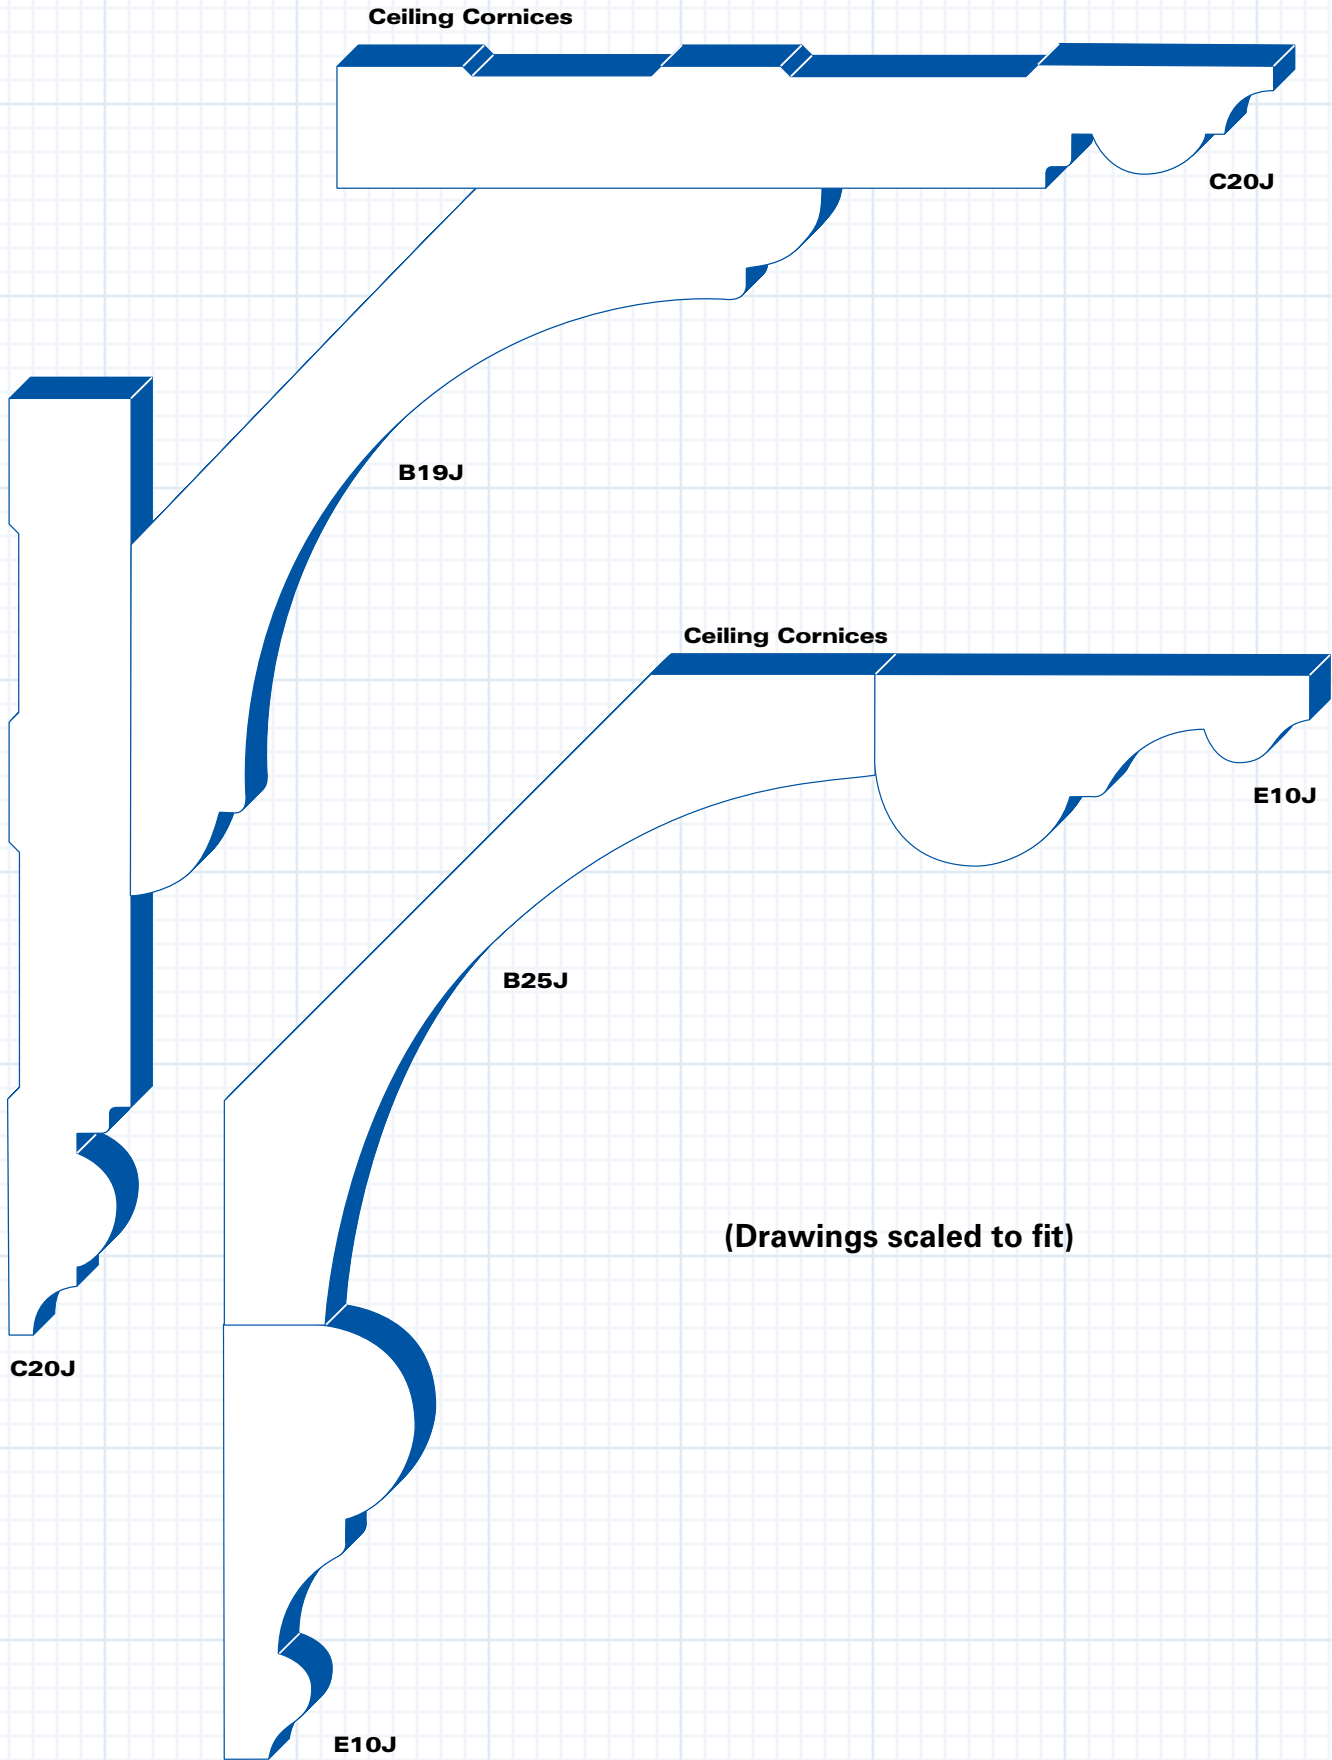

Window Casing

Window Sill

H1J

Window Casing

Chair Rail

TYPICAL MOULDING ASSEMBLIES

(Drawings scaled to fit)

Ceiling Beam

(scaled to fit)