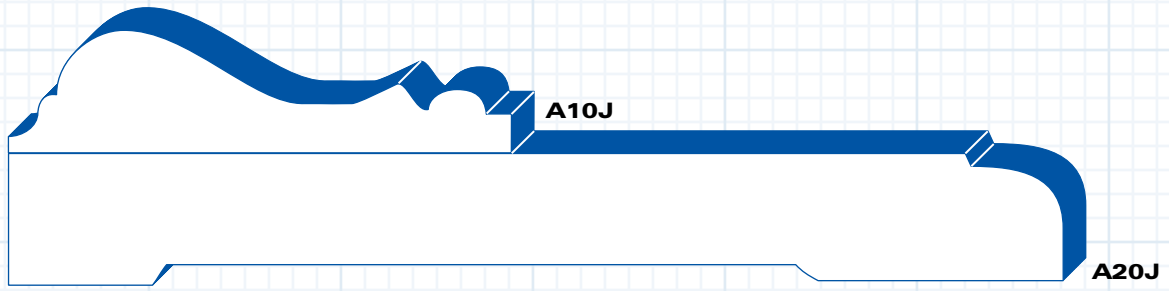

Window Casing

Window Sill

H1J

Window Casing

Chair Rail

TYPICAL MOULDING ASSEMBLIES

(Drawings scaled to fit)

Ceiling Beam

(scaled to fit)