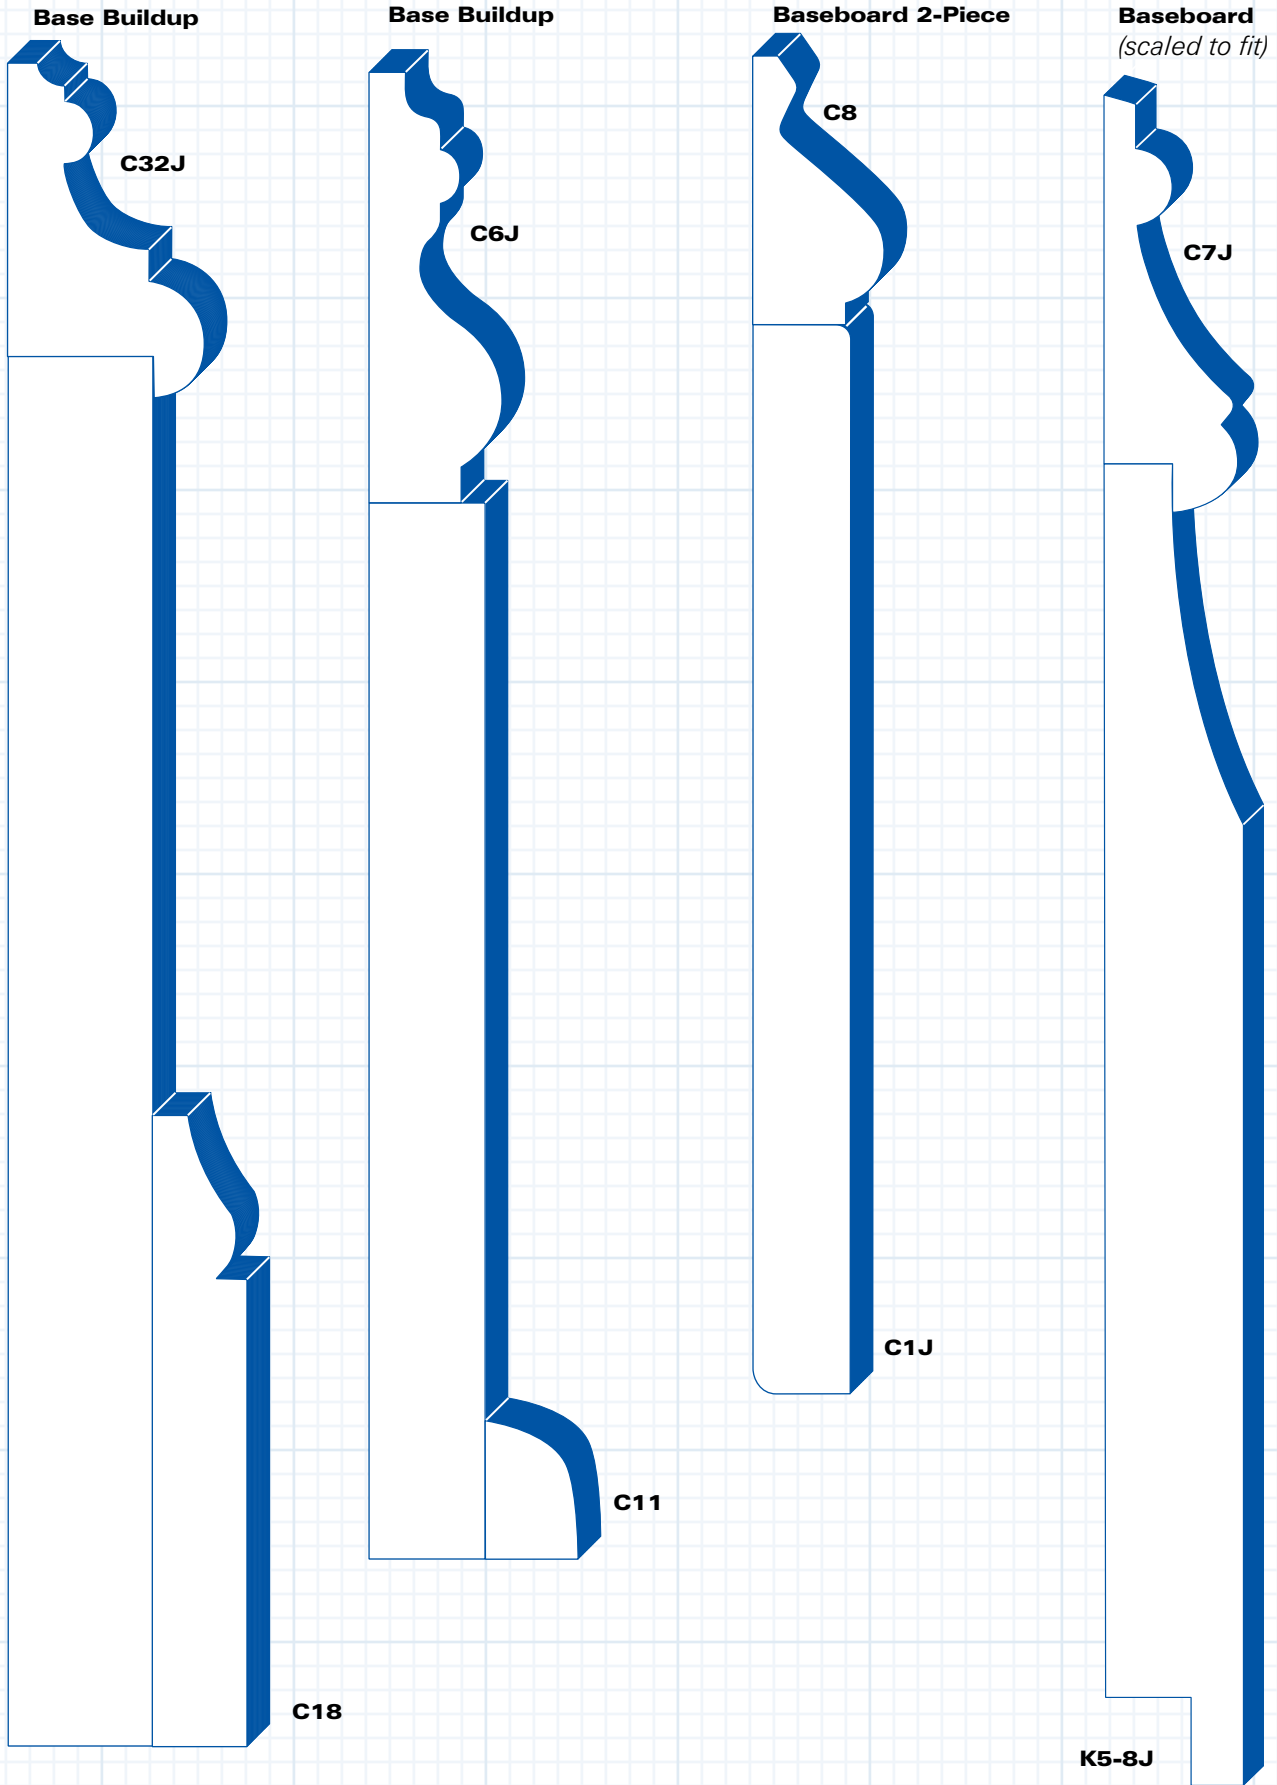

Window Casing

Window Sill

H1J

Window Casing

Chair Rail

TYPICAL MOULDING ASSEMBLIES

(Drawings scaled to fit)

Ceiling Beam

(scaled to fit)