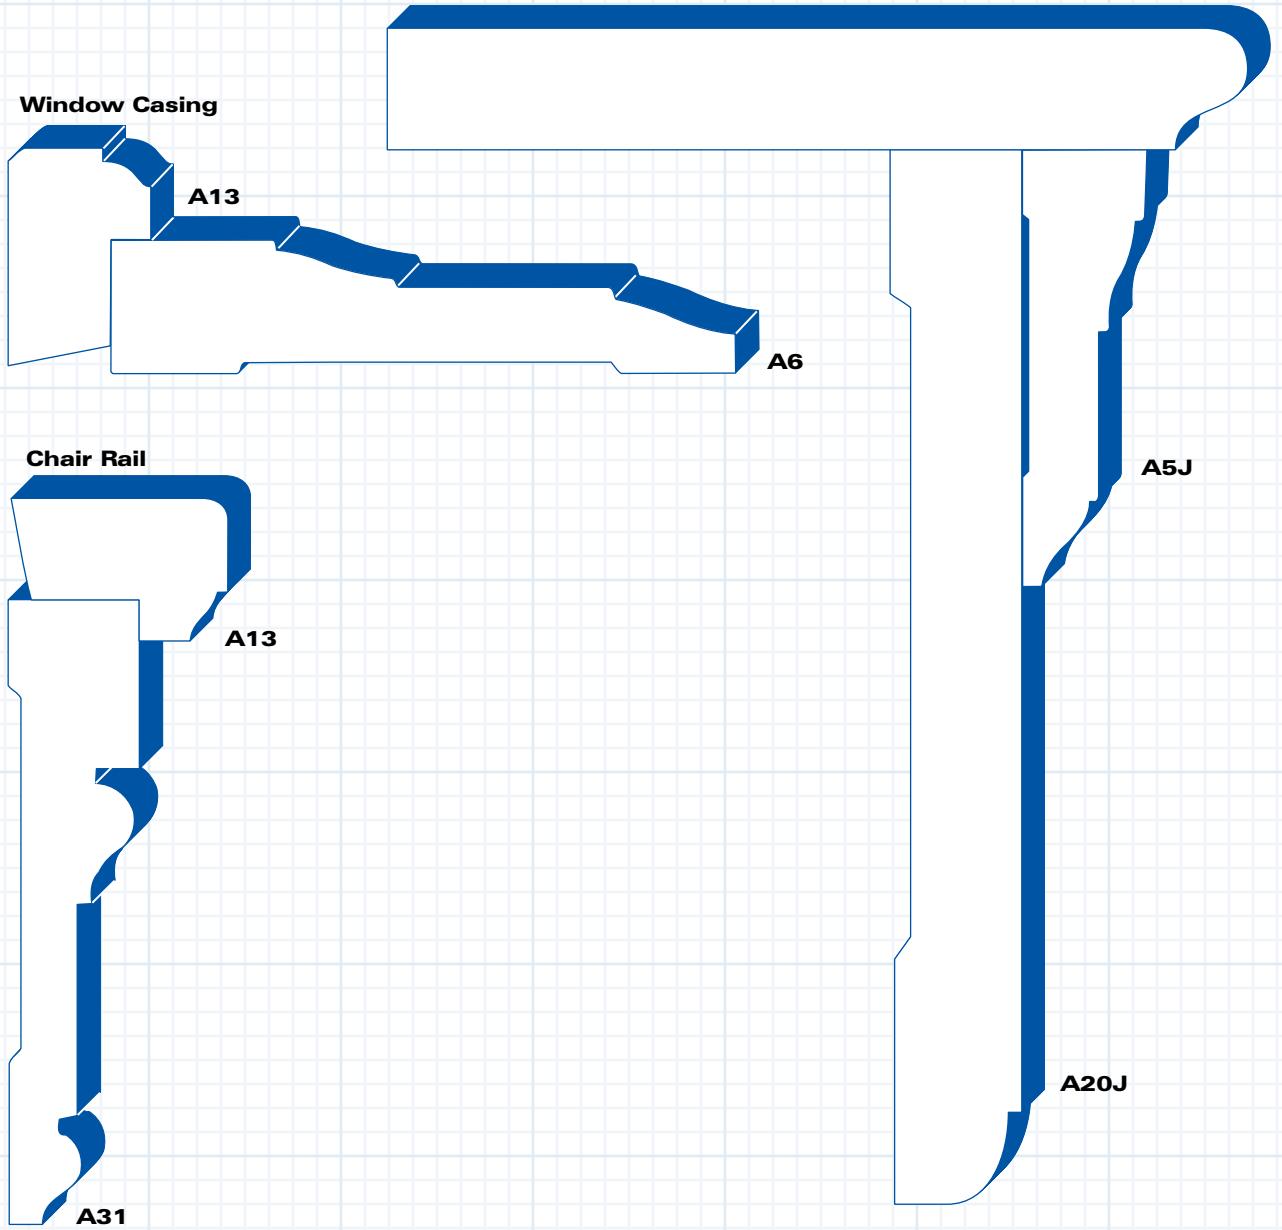

Window Casing

Window Sill

H1J

Window Casing

Chair Rail

TYPICAL MOULDING ASSEMBLIES

(Drawings scaled to fit)

Ceiling Beam

(scaled to fit)