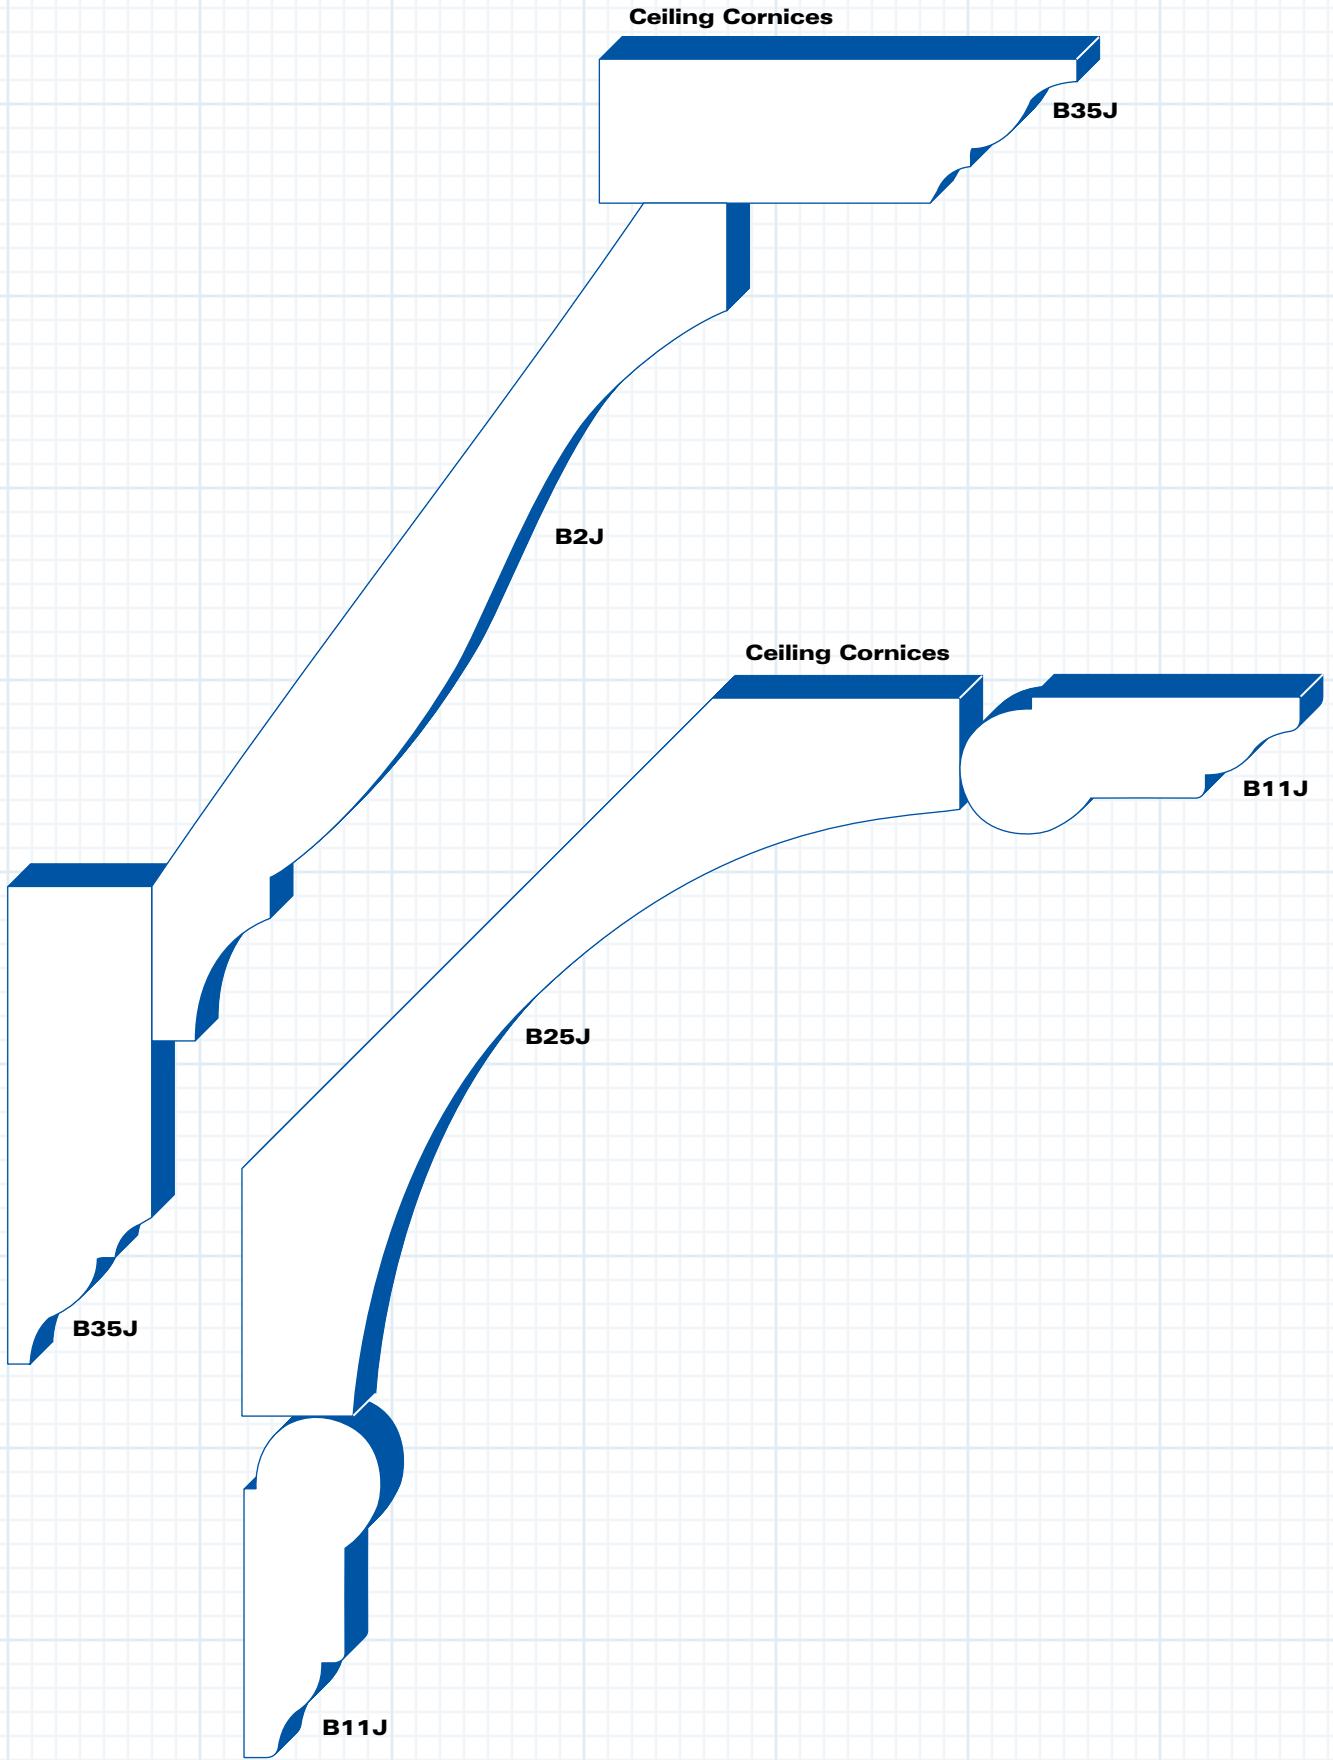

Window Casing

Window Sill

H1J

Window Casing

Chair Rail

TYPICAL MOULDING ASSEMBLIES

(Drawings scaled to fit)

Ceiling Beam

(scaled to fit)