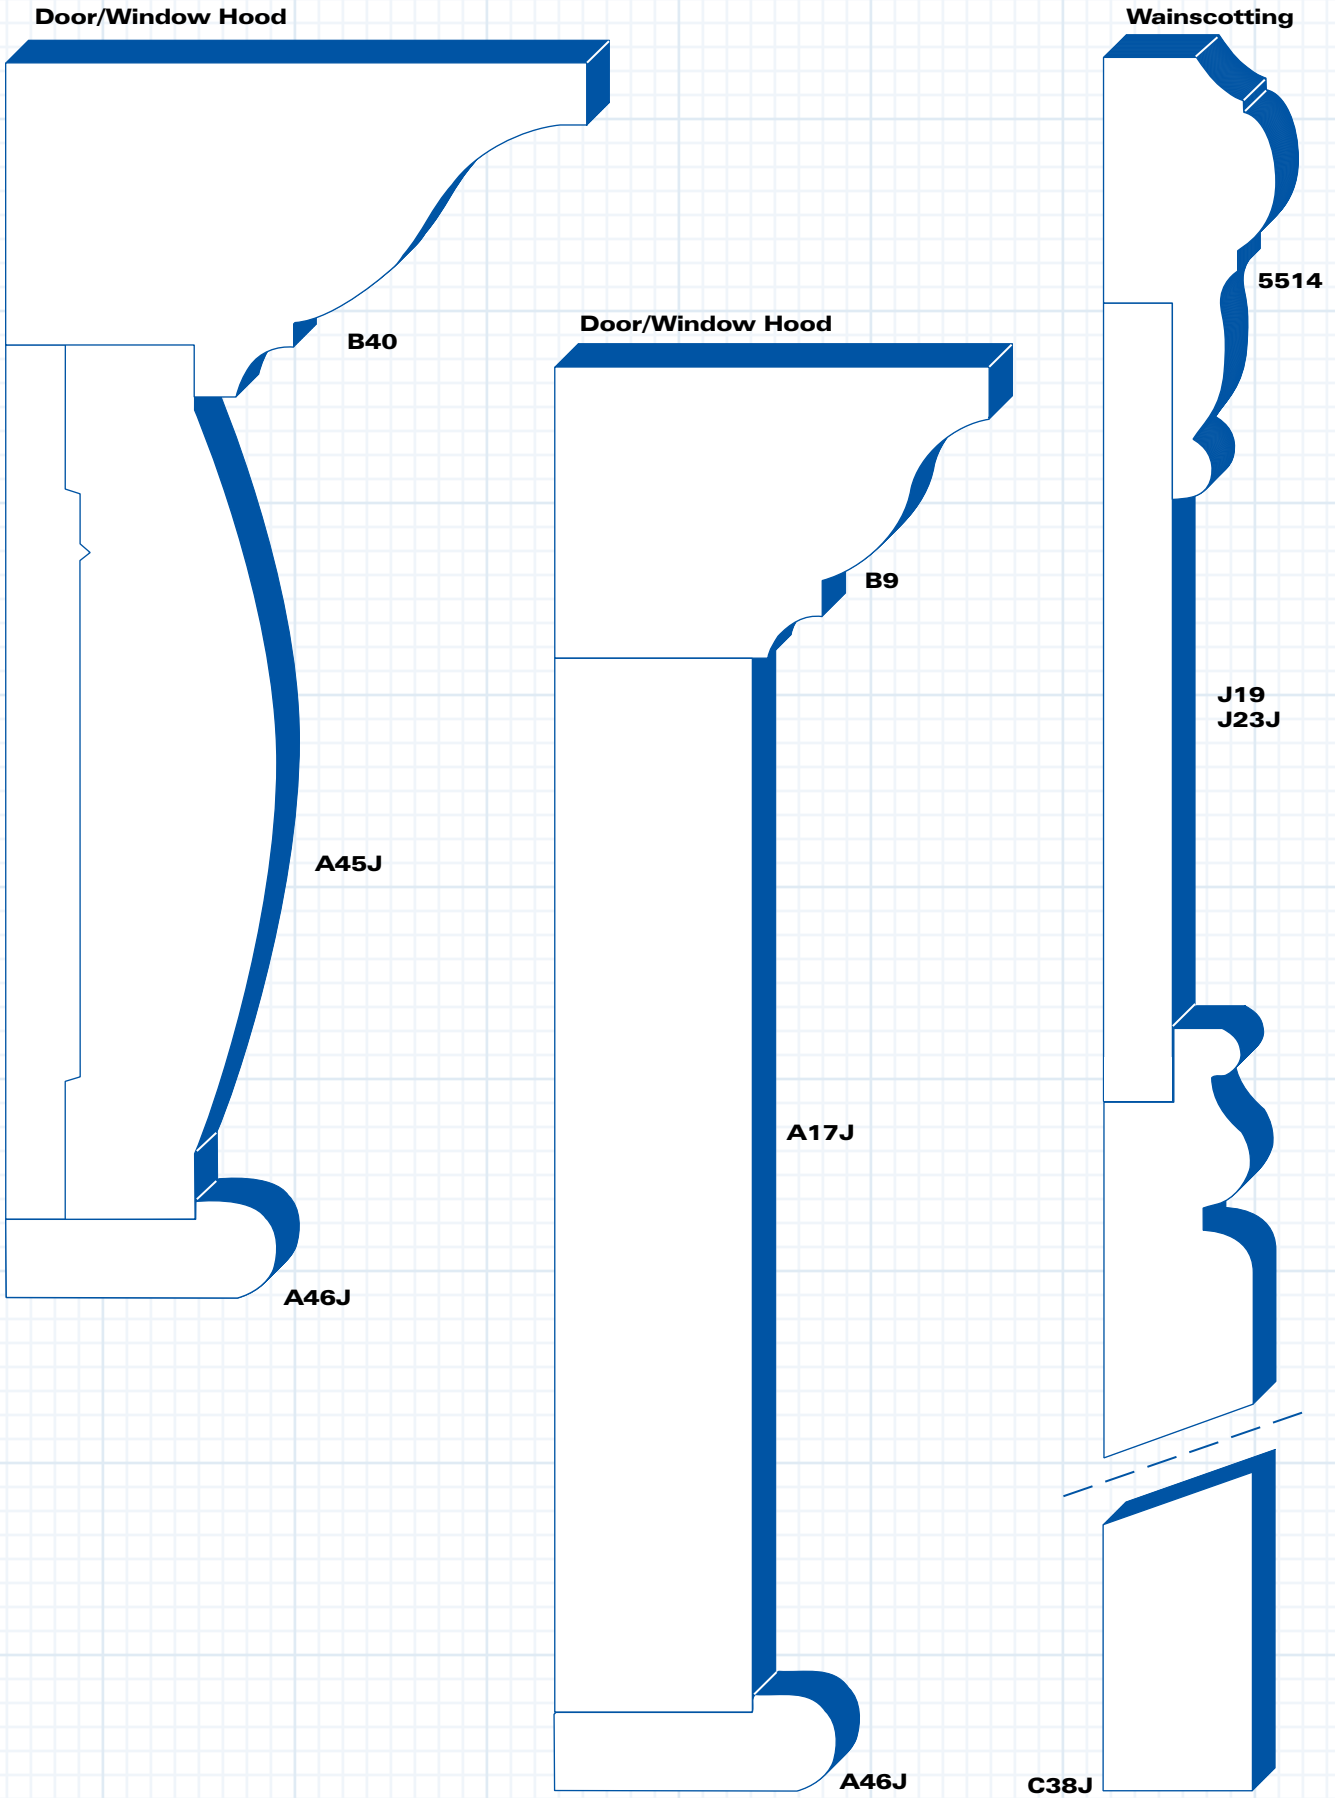

Window Casing

Window Sill

H1J

Window Casing

Chair Rail

TYPICAL MOULDING ASSEMBLIES

(Drawings scaled to fit)

Ceiling Beam

(scaled to fit)