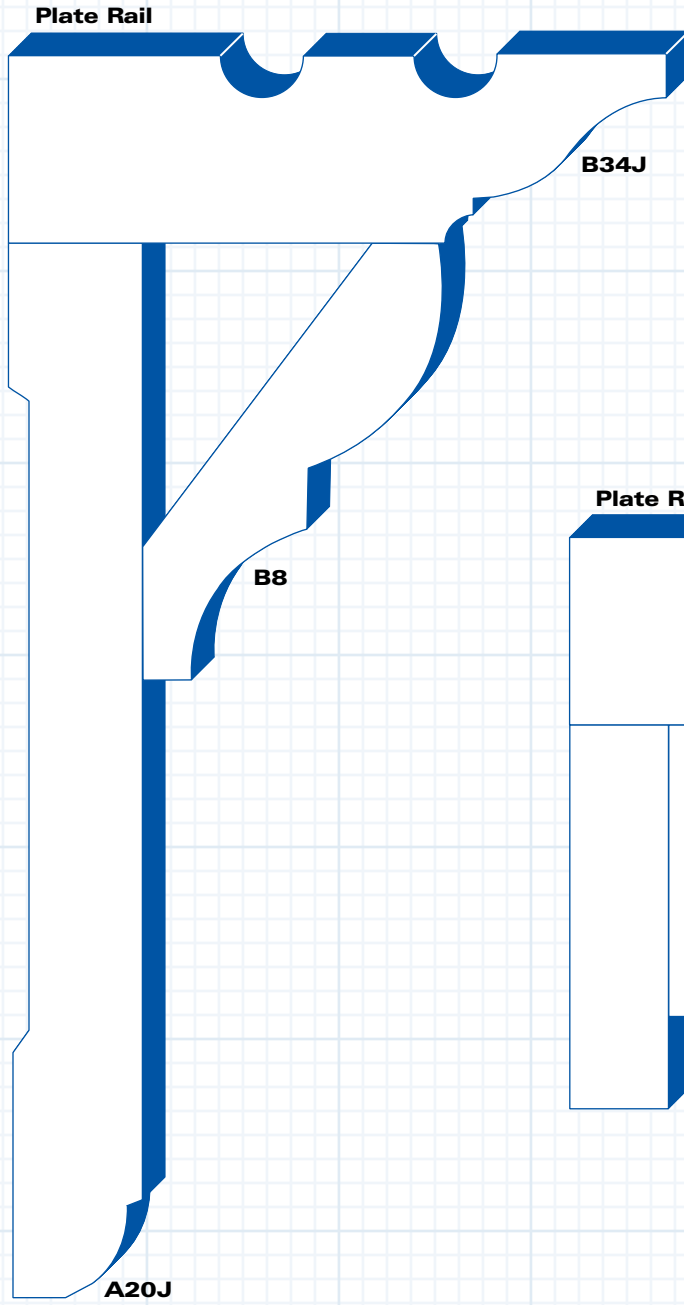

Window Casing

Window Sill

H1J

Window Casing

Chair Rail

TYPICAL MOULDING ASSEMBLIES

(Drawings scaled to fit)

Ceiling Beam

(scaled to fit)