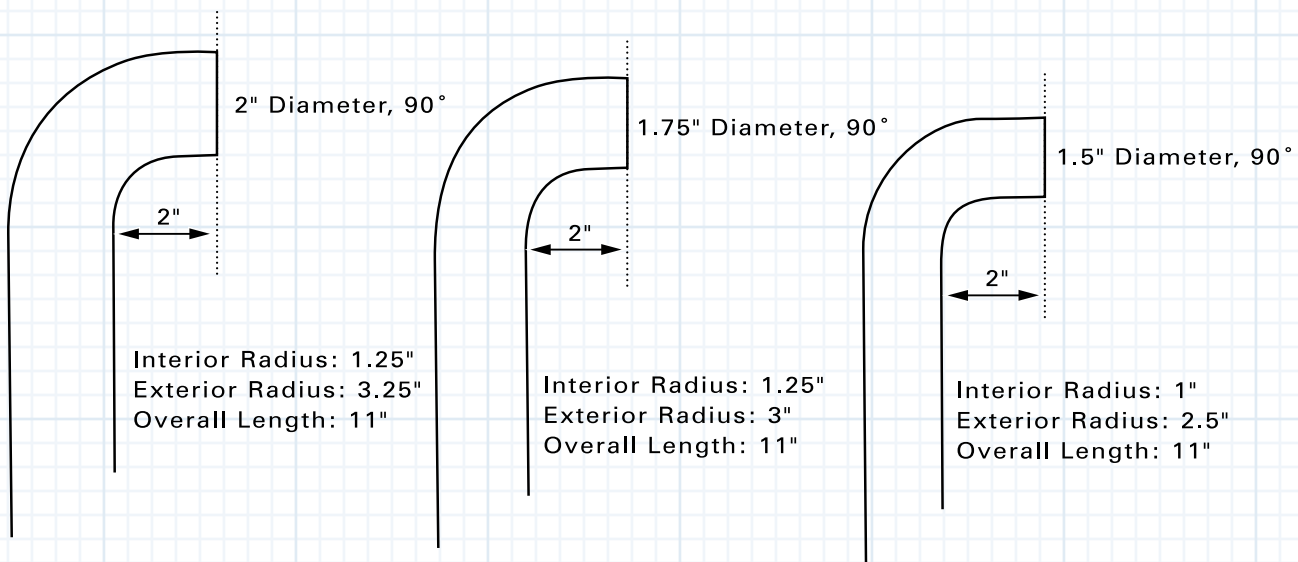

FULL ROUND HANDRAILS

| SIZE | SPECIES | RAIL | RETURN | BEND | EASING | ROSETTE |
|----------|----------|------|--------|-------|--------|---------|
| 1-1 1/2" | FIR | FR8 | FR8R | FR8B | FR8E | FR8W |
| 1-1 1/2" | MAHOGANY | MR30 | MR30R | MR30B | MR30E | MR30W |
| 1-1 1/2" | OAK | OR4 | OR4R | OR4B | OR4E | OR4W |
| 1-1 1/2" | REWOOD | MR21 | MR21R | MR21B | MR21E | MR21W |
| 1-1 1/2" | MAPLE | MR34 | MR34R | MR34B | MR34E | MR34W |
| 1 3/4" | FIR | FR6 | FR6R | FR6B | FR6E | FR6W |
| 1 3/4" | MAHOGANY | MR16 | MR16R | MR16B | MR16E | MR16W |
| 1 3/4" | MAPLE | MR22 | MR22R | MR22B | MR22E | MR22W |
| 1 3/4" | OAK | OR1 | OR1R | OR1B | OR1E | OR1W |
| 2" | CHERRY | MR19 | MR19R | MR19B | MR19E | MR19W |
| 2" | MAPLE | MR18 | MR18R | MR18B | MR18E | MR18W |
| 2" | OAK | OR2 | OR2R | OR2B | OR2E | OR2W |
| 2" | REDWOOD | MR17 | MR17R | MR17B | MR17E | MR17W |

RETURNS

LEVEL QUARTER TURNS

EASINGS, 30°

FULL ROUND HANDRAILS

| | |
|--------|----------|
| 1 1/2" | |
| FR8 | Fir |
| MR30 | Mahogany |
| MR34 | Maple |
| OR4 | Oak |
| MR21 | Redwood |

| | |
|--------|----------|
| 1 3/4" | |
| FR6 | Fir |
| MR16 | Mahogany |
| MR22 | Maple |
| OR1 | Oak |