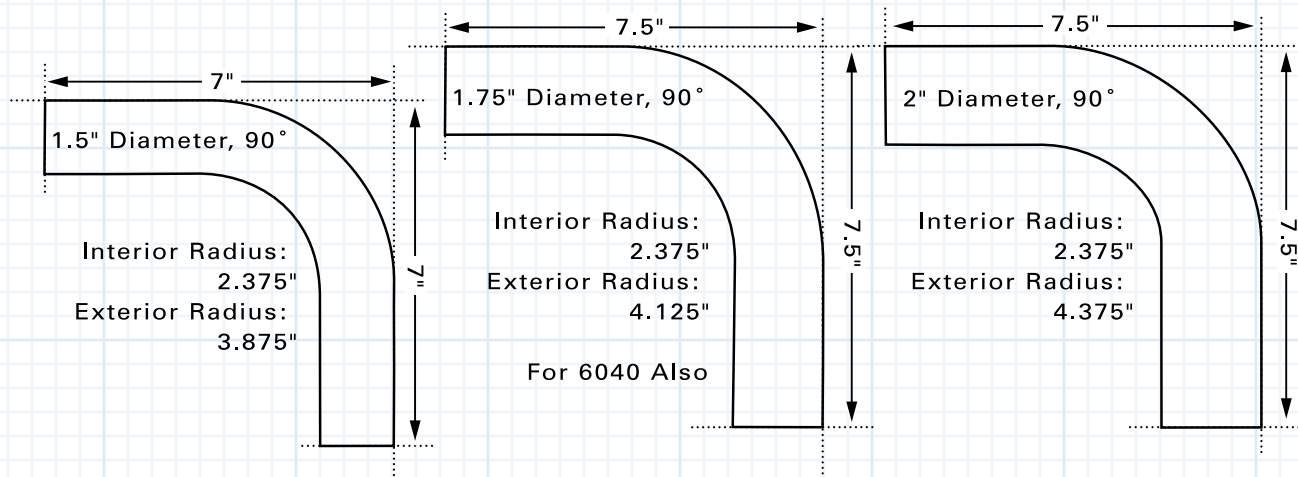

FULL ROUND HANDRAILS

| SIZE | SPECIES | RAIL | RETURN | BEND | EASING | ROSETTE |
|----------|----------|------|--------|-------|--------|---------|
| 1-1 1/2" | FIR | FR8 | FR8R | FR8B | FR8E | FR8W |
| 1-1 1/2" | MAHOGANY | MR30 | MR30R | MR30B | MR30E | MR30W |
| 1-1 1/2" | OAK | OR4 | OR4R | OR4B | OR4E | OR4W |
| 1-1 1/2" | REWOOD | MR21 | MR21R | MR21B | MR21E | MR21W |
| 1-1 1/2" | MAPLE | MR34 | MR34R | MR34B | MR34E | MR34W |
| 1 3/4" | FIR | FR6 | FR6R | FR6B | FR6E | FR6W |
| 1 3/4" | MAHOGANY | MR16 | MR16R | MR16B | MR16E | MR16W |
| 1 3/4" | MAPLE | MR22 | MR22R | MR22B | MR22E | MR22W |
| 1 3/4" | OAK | OR1 | OR1R | OR1B | OR1E | OR1W |
| 2" | CHERRY | MR19 | MR19R | MR19B | MR19E | MR19W |
| 2" | MAPLE | MR18 | MR18R | MR18B | MR18E | MR18W |
| 2" | OAK | OR2 | OR2R | OR2B | OR2E | OR2W |
| 2" | REDWOOD | MR17 | MR17R | MR17B | MR17E | MR17W |

RETURNS

LEVEL QUARTER TURNS

EASINGS, 30°

FULL ROUND HANDRAILS

| | |
|--------|----------|
| 1 1/2" | |
| FR8 | Fir |
| MR30 | Mahogany |
| MR34 | Maple |
| OR4 | Oak |
| MR21 | Redwood |

| | |
|--------|----------|
| 1 3/4" | |
| FR6 | Fir |
| MR16 | Mahogany |
| MR22 | Maple |
| OR1 | Oak |