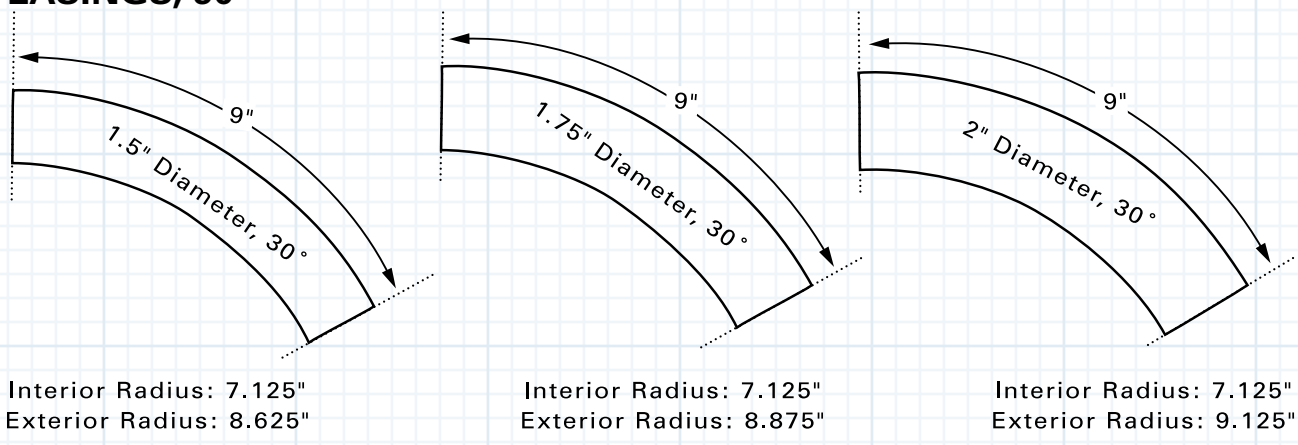

FULL ROUND HANDRAILS

| SIZE | SPECIES | RAIL | RETURN | BEND | EASING | ROSETTE |
|----------|----------|------|--------|-------|--------|---------|
| 1-1 1/2" | FIR | FR8 | FR8R | FR8B | FR8E | FR8W |
| 1-1 1/2" | MAHOGANY | MR30 | MR30R | MR30B | MR30E | MR30W |
| 1-1 1/2" | OAK | OR4 | OR4R | OR4B | OR4E | OR4W |
| 1-1 1/2" | REWOOD | MR21 | MR21R | MR21B | MR21E | MR21W |
| 1-1 1/2" | MAPLE | MR34 | MR34R | MR34B | MR34E | MR34W |
| 1 3/4" | FIR | FR6 | FR6R | FR6B | FR6E | FR6W |
| 1 3/4" | MAHOGANY | MR16 | MR16R | MR16B | MR16E | MR16W |
| 1 3/4" | MAPLE | MR22 | MR22R | MR22B | MR22E | MR22W |
| 1 3/4" | OAK | OR1 | OR1R | OR1B | OR1E | OR1W |
| 2" | CHERRY | MR19 | MR19R | MR19B | MR19E | MR19W |
| 2" | MAPLE | MR18 | MR18R | MR18B | MR18E | MR18W |
| 2" | OAK | OR2 | OR2R | OR2B | OR2E | OR2W |
| 2" | REDWOOD | MR17 | MR17R | MR17B | MR17E | MR17W |

RETURNS

LEVEL QUARTER TURNS

EASINGS, 30°

FULL ROUND HANDRAILS

| | |
|--------|----------|
| 1 1/2" | |
| FR8 | Fir |
| MR30 | Mahogany |
| MR34 | Maple |
| OR4 | Oak |
| MR21 | Redwood |

| | |
|--------|----------|
| 1 3/4" | |
| FR6 | Fir |
| MR16 | Mahogany |
| MR22 | Maple |
| OR1 | Oak |