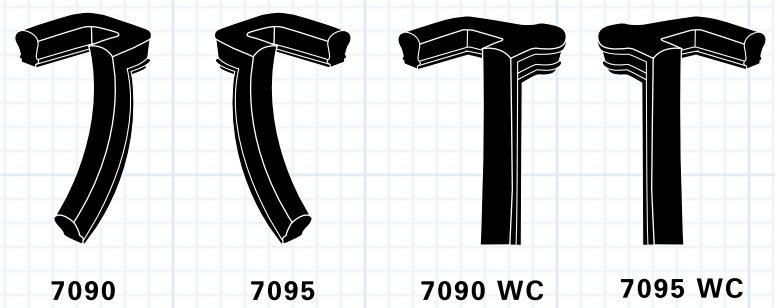

---

7070  
Left Hand, 1 Riser  
Gooseneck

---

7075  
Right Hand, 1 Riser  
Gooseneck

---

7080  
Left Hand, 1 Riser  
Gooseneck w / Cap

---

7085  
Right Hand, 1 Riser  
Gooseneck w / Cap

---

7090  
Left Hand, 1 Riser  
U-Shaped Gooseneck

---

7095  
Right Hand, 1 Riser  
U-Shaped Gooseneck

---

7090 WC  
Left Hand, 1 Riser  
U-Shaped Gooseneck w / Cap

---

7095 WC  
Right Hand, 1 Riser  
U-Shaped Gooseneck w / Cap

---

OAK RAIL FITTINGS

\*FR3 and FR3A Rail Fittings  
may be ordered in HEMLOCK

7088  
Straight  
1-Riser Gooseneck  
w / Tandem Cap

7088

7096  
Straight  
1-Riser Gooseneck  
w / Opening Cap

7096

7098  
Straight  
1-Riser Gooseneck

7098

ROSETTES

MR02  
Oak  
Rosette  
W- 4 1/2" H- 4 1/2"

MR02

MR03  
Oak  
Rosette  
W- 4" H- 5 1/2"

MR03

MR04  
Alder  
Non- Cupped Rosettes  
W- 4 1/2" H- 4 1/2"

MR04