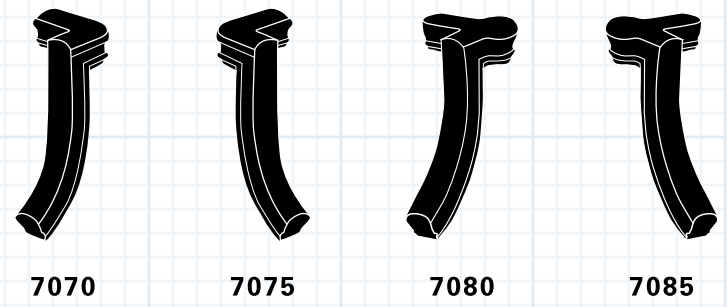

7040  
Left Hand Turnout

7040

7045

7041

7046

7045  
Right Hand Turnout

7041  
Left Hand Short Turnout

7046  
*Right Hand Short Turnout*

**OAK RAIL FITTINGS**

7050  
Left Hand, 2-Riser  
Gooseneck w / Up Ease

---

7055  
Right Hand, 2 Riser  
Gooseneck w / Up Ease

---

7060  
Left Hand, 2 Riser  
Gooseneck w / Cap & Up Ease

---

7065  
Right Hand, 2 Riser  
Gooseneck w / Cap & Up Ease

---

7070  
Left Hand, 1 Riser  
Gooseneck

---

7075  
Right Hand, 1 Riser  
Gooseneck

---

7080  
Left Hand, 1 Riser  
Gooseneck w / Cap

---

7085  
Right Hand, 1 Riser  
Gooseneck w / Cap

---

7090  
Left Hand, 1 Riser  
U-Shaped Gooseneck

---

7095  
Right Hand, 1 Riser  
U-Shaped Gooseneck

---

7090 WC  
Left Hand, 1 Riser  
U-Shaped Gooseneck w / Cap

---

7095 WC  
Right Hand, 1 Riser  
U-Shaped Gooseneck w / Cap