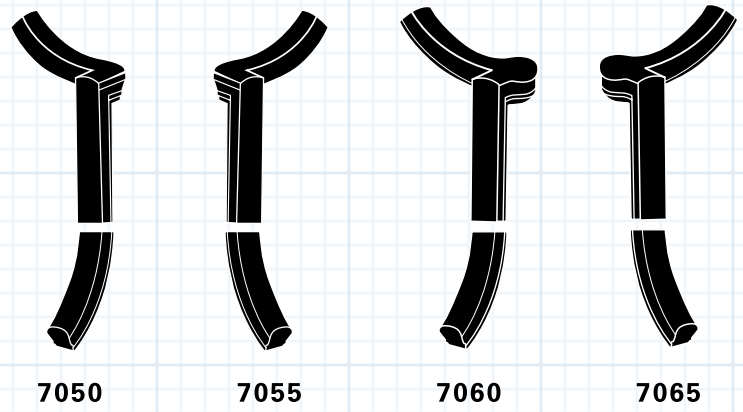

7040  
Left Hand Turnout

7040

7045

7041

7046

7045  
Right Hand Turnout

7041  
Left Hand Short Turnout

7046  
*Right Hand Short Turnout*

**OAK RAIL FITTINGS**

7050  
Left Hand, 2-Riser  
Gooseneck w / Up Ease

---

7055  
Right Hand, 2 Riser  
Gooseneck w / Up Ease

---

7060  
Left Hand, 2 Riser  
Gooseneck w / Cap & Up Ease

---

7065  
Right Hand, 2 Riser  
Gooseneck w / Cap & Up Ease

---

7070  
Left Hand, 1 Riser  
Gooseneck

---

7075  
Right Hand, 1 Riser  
Gooseneck

---

7080  
Left Hand, 1 Riser  
Gooseneck w / Cap

---

7085  
Right Hand, 1 Riser  
Gooseneck w / Cap

---

7090  
Left Hand, 1 Riser  
U-Shaped Gooseneck

---

7095  
Right Hand, 1 Riser  
U-Shaped Gooseneck

---

7090 WC  
Left Hand, 1 Riser  
U-Shaped Gooseneck w / Cap

---

7095 WC  
Right Hand, 1 Riser  
U-Shaped Gooseneck w / Cap