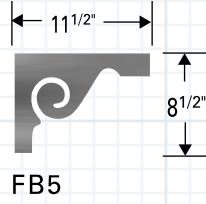

## OAK STARTING STEPS & ACCESORIES

*Special Order in Oak Only*

7028  
Stair Bracket

7029  
Stair Bracket

8010-2  
False Starting Step

8010-48  
48" Starting Step  
Single End For Volute  
& Turnout

Starting Steps Include  
Cove & Shoe Moulding Sets