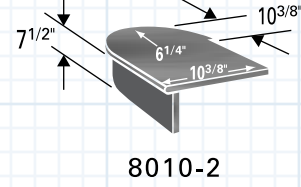

## OAK STARTING STEPS & ACCESORIES

*Special Order in Oak Only*

7028  
Stair Bracket

7029  
Stair Bracket

8010-2  
False Starting Step

8010-48  
48" Starting Step  
Single End For Volute  
& Turnout

Starting Steps Include  
Cove & Shoe Moulding Sets