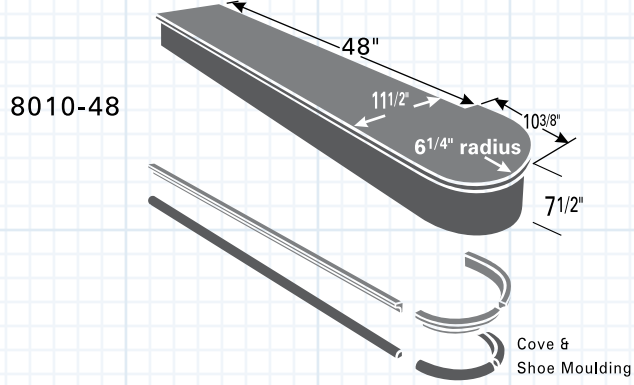

## OAK STARTING STEPS & ACCESORIES

*Special Order in Oak Only*

7028  
Stair Bracket

7029  
Stair Bracket

8010-2  
False Starting Step

8010-48  
48" Starting Step  
Single End For Volute  
& Turnout

Starting Steps Include  
Cove & Shoe Moulding Sets

8015-48  
48" Starting Step  
Double End For Volute  
& Turnout

Starting Steps Include  
Cove & Shoe Moulding Sets  
(Shown above in 8010-48)

8071  
False Tread

8072  
Wall Cap

8076  
False Riser

8095  
Lineal Cove Moulding  
5/8" X 3/4"