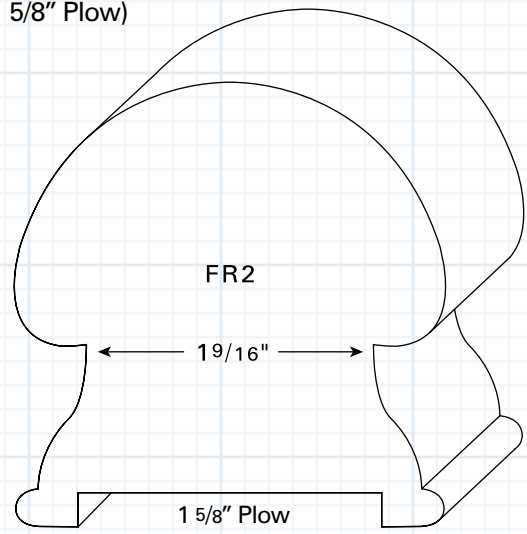

PAINT GRADE HANDRAIL SYSTEMS

FR7
Wall Rail
1 1/4" x 27/32"

FR3A
Hemlock Newport Rail
2 1/4" x 2 1/4"

FR3
Hemlock Newport Rail
2 1/4" x 2 1/4"
(1 1/4" Plow)

FF12
Hemlock Fillet
1/4" x 1 1/4"

FS12
Hemlock Shoe
11 3/16" x 2 1/2"
(1 1/4" Plow)

PAINT GRADE HANDRAIL SYSTEMS

MR14P
 Poplar Rail
 2 5/8" x 21 5/16"
 (1 5/8" Plow)

FR2
 Hemlock Hampton Rail
 2 1/4" x 2 1/4"
 (1 5/8" Plow)

FF15
 Hemlock Fillet
 1/4" x 1 5/8"

FF15
 Hemlock Fillet
 1/4" x 1 5/8"

FS31P
 Poplar Shoe Rail
 7/8" x 3 1/8"
 (1 5/8" Plow)

FS31
 Cedar Shoe Rail
 7/8" x 3 1/8"
 (1 5/8" Plow)

FS24
 Hemlock Shoe
 1 1/4" x 2 1/2"
 (1 5/8" Plow)