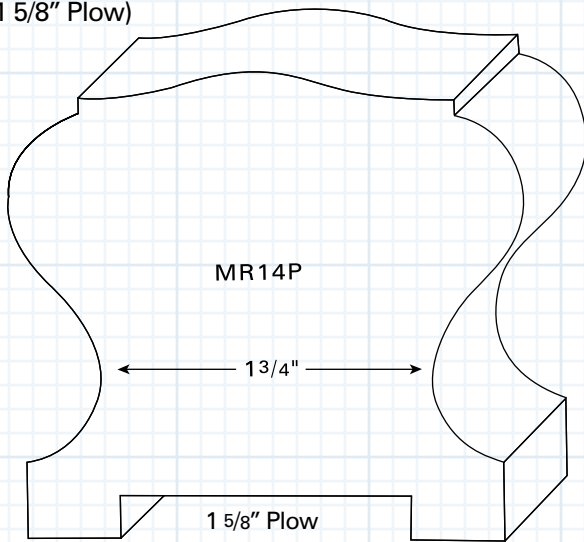

PAINT GRADE HANDRAIL SYSTEMS

FR7
Wall Rail
1 1/4" x 27/32"

FR3A
Hemlock Newport Rail
2 1/4" x 2 1/4"

FR3
Hemlock Newport Rail
2 1/4" x 2 1/4"
(1 1/4" Plow)

FF12
Hemlock Fillet
1/4" x 1 1/4"

FS12
Hemlock Shoe
11 3/16" x 2 1/2"
(1 1/4" Plow)

PAINT GRADE HANDRAIL SYSTEMS

MR14P
 Poplar Rail
 2 5/8" x 21 5/16"
 (1 5/8" Plow)

FR2
 Hemlock Hampton Rail
 2 1/4" x 2 1/4"
 (1 5/8" Plow)

FF15
 Hemlock Fillet
 1/4" x 1 5/8"

FF15
 Hemlock Fillet
 1/4" x 1 5/8"

FS31P
 Poplar Shoe Rail
 7/8" x 3 1/8"
 (1 5/8" Plow)

FS31
 Cedar Shoe Rail
 7/8" x 3 1/8"
 (1 5/8" Plow)

FS24
 Hemlock Shoe
 1 1/4" x 2 1/2"
 (1 5/8" Plow)