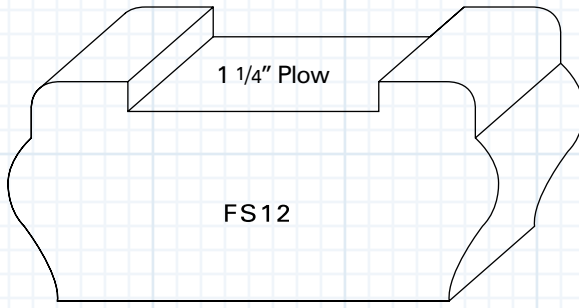

PAINT GRADE HANDRAIL SYSTEMS

FR7
Wall Rail
1 1/4" x 27/32"

FR3A
Hemlock Newport Rail
2 1/4" x 2 1/4"

FR3
Hemlock Newport Rail
2 1/4" x 2 1/4"
(1 1/4" Plow)

FF12
Hemlock Fillet
1/4" x 1 1/4"

FS12
Hemlock Shoe
11 3/16" x 2 1/2"
(1 1/4" Plow)

PAINT GRADE HANDRAIL SYSTEMS

MR14P
 Poplar Rail
 2 5/8" x 21 5/16"
 (1 5/8" Plow)

FR2
 Hemlock Hampton Rail
 2 1/4" x 2 1/4"
 (1 5/8" Plow)

FF15
 Hemlock Fillet
 1/4" x 1 5/8"

FF15
 Hemlock Fillet
 1/4" x 1 5/8"

FS31P
 Poplar Shoe Rail
 7/8" x 3 1/8"
 (1 5/8" Plow)

FS31
 Cedar Shoe Rail
 7/8" x 3 1/8"
 (1 5/8" Plow)

FS24
 Hemlock Shoe
 1 1/4" x 2 1/2"
 (1 5/8" Plow)