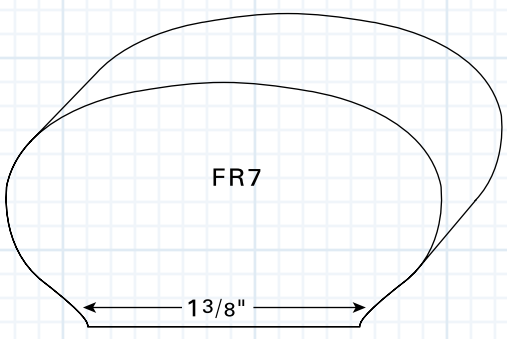

PAINT GRADE HANDRAIL SYSTEMS

FR7
Wall Rail
1 1/4" x 27/32"

FR3A
Hemlock Newport Rail
2 1/4" x 2 1/4"

FR3
Hemlock Newport Rail
2 1/4" x 2 1/4"
(1 1/4" Plow)

FF12
Hemlock Fillet
1/4" x 1 1/4"

FS12
Hemlock Shoe
11 3/16" x 2 1/2"
(1 1/4" Plow)

PAINT GRADE HANDRAIL SYSTEMS

MR14P
 Poplar Rail
 2 5/8" x 21 5/16"
 (1 5/8" Plow)

FR2
 Hemlock Hampton Rail
 2 1/4" x 2 1/4"
 (1 5/8" Plow)

FF15
 Hemlock Fillet
 1/4" x 1 5/8"

FF15
 Hemlock Fillet
 1/4" x 1 5/8"

FS31P
 Poplar Shoe Rail
 7/8" x 3 1/8"
 (1 5/8" Plow)

FS31
 Cedar Shoe Rail
 7/8" x 3 1/8"
 (1 5/8" Plow)

FS24
 Hemlock Shoe
 1 1/4" x 2 1/2"
 (1 5/8" Plow)