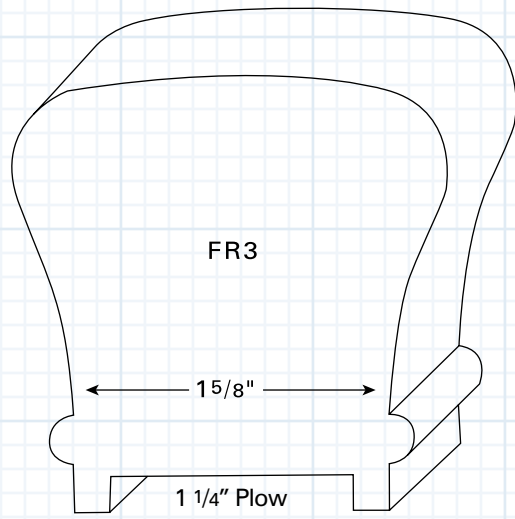

PAINT GRADE HANDRAIL SYSTEMS

FR7
Wall Rail
1 1/4" x 27/32"

FR3A
Hemlock Newport Rail
2 1/4" x 2 1/4"

FR3
Hemlock Newport Rail
2 1/4" x 2 1/4"
(1 1/4" Plow)

FF12
Hemlock Fillet
1/4" x 1 1/4"

FS12
Hemlock Shoe
11 3/16" x 2 1/2"
(1 1/4" Plow)

PAINT GRADE HANDRAIL SYSTEMS

MR14P
 Poplar Rail
 2 5/8" x 21 5/16"
 (1 5/8" Plow)

FR2
 Hemlock Hampton Rail
 2 1/4" x 2 1/4"
 (1 5/8" Plow)

FF15
 Hemlock Fillet
 1/4" x 1 5/8"

FF15
 Hemlock Fillet
 1/4" x 1 5/8"

FS31P
 Poplar Shoe Rail
 7/8" x 3 1/8"
 (1 5/8" Plow)

FS31
 Cedar Shoe Rail
 7/8" x 3 1/8"
 (1 5/8" Plow)

FS24
 Hemlock Shoe
 1 1/4" x 2 1/2"
 (1 5/8" Plow)