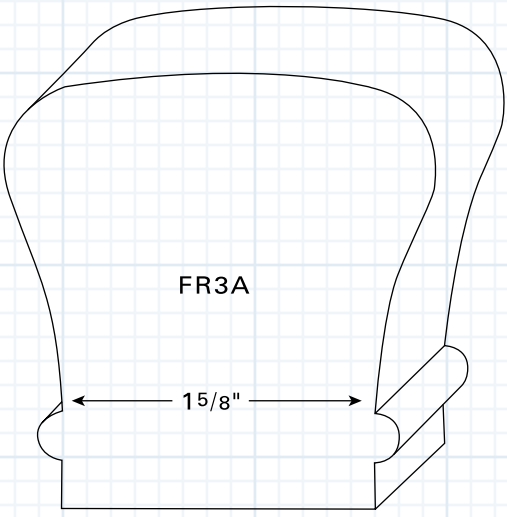

PAINT GRADE HANDRAIL SYSTEMS

FR7
Wall Rail
1 1/4" x 27/32"

FR3A
Hemlock Newport Rail
2 1/4" x 2 1/4"

FR3
Hemlock Newport Rail
2 1/4" x 2 1/4"
(1 1/4" Plow)

FF12
Hemlock Fillet
1/4" x 1 1/4"

FS12
Hemlock Shoe
11 3/16" x 2 1/2"
(1 1/4" Plow)

PAINT GRADE HANDRAIL SYSTEMS

MR14P
 Poplar Rail
 2 5/8" x 21 5/16"
 (1 5/8" Plow)

FR2
 Hemlock Hampton Rail
 2 1/4" x 2 1/4"
 (1 5/8" Plow)

FF15
 Hemlock Fillet
 1/4" x 1 5/8"

FF15
 Hemlock Fillet
 1/4" x 1 5/8"

FS31P
 Poplar Shoe Rail
 7/8" x 3 1/8"
 (1 5/8" Plow)

FS31
 Cedar Shoe Rail
 7/8" x 3 1/8"
 (1 5/8" Plow)

FS24
 Hemlock Shoe
 1 1/4" x 2 1/2"
 (1 5/8" Plow)